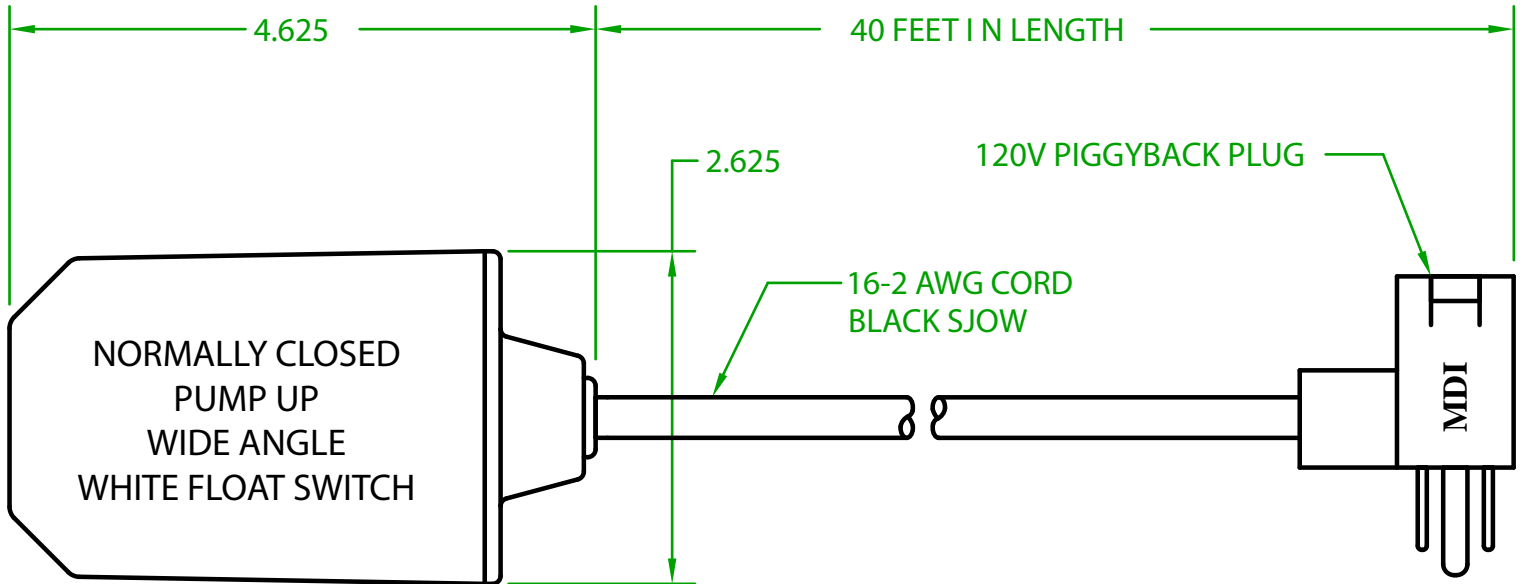

OPERATING ANGLE: CONTACTS OPEN @ 45° ABOVE HORIZONTAL
CONTACTS CLOSED @ 45° BELOW HORIZONTAL

ELECTRICAL RATINGS: 1/2 H.P. @ 120/240 VAC
13 AMPS @ 120/240 VAC 58.8 LRA

FLOAT MATERIAL: A.B.S.

J.J.S. April 1, 2020

Contactors - Relays - Switches

<http://www.mdious.com>