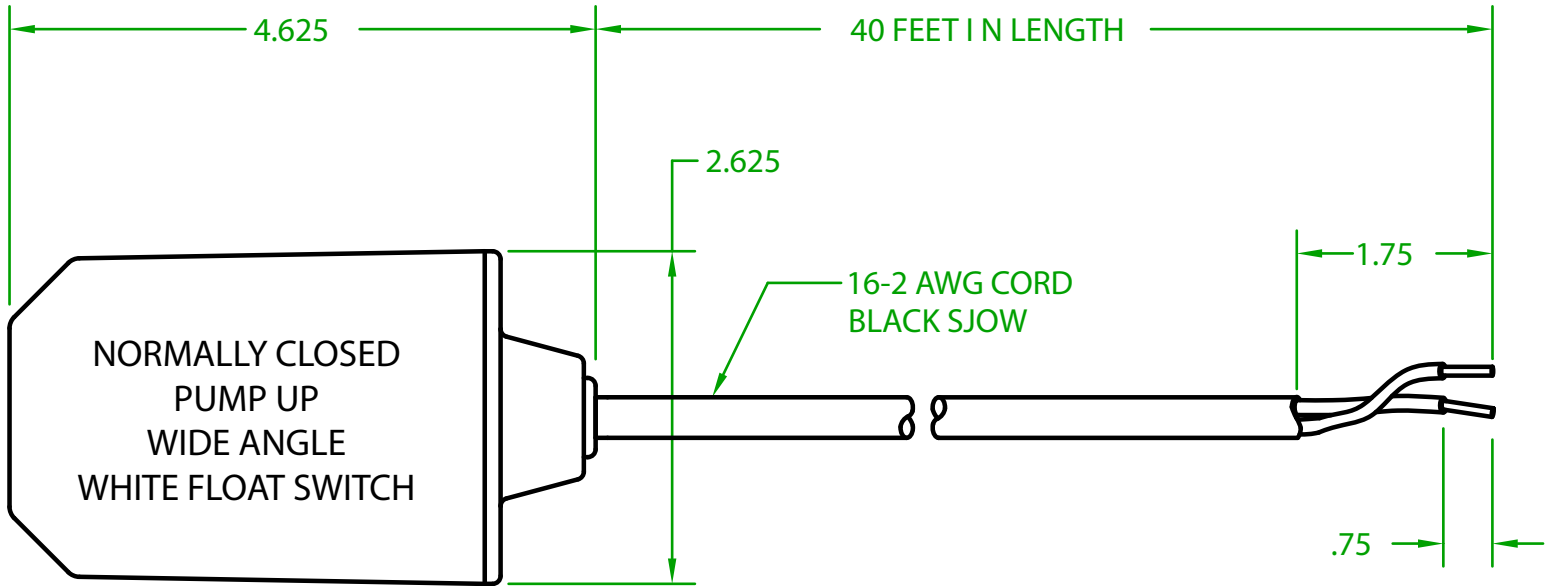

OPERATING ANGLE: CONTACTS OPEN @ 45° ABOVE HORIZONTAL
CONTACTS CLOSED @ 45° BELOW HORIZONTAL

ELECTRICAL RATINGS: 1/2 H.P. @ 120/240 VAC
13 AMPS @ 120/240 VAC 58.8 LRA

FLOAT MATERIAL: A.B.S.

J.J.S. October, 2018

Contactors - Relays - Switches

<http://www.mdious.com>