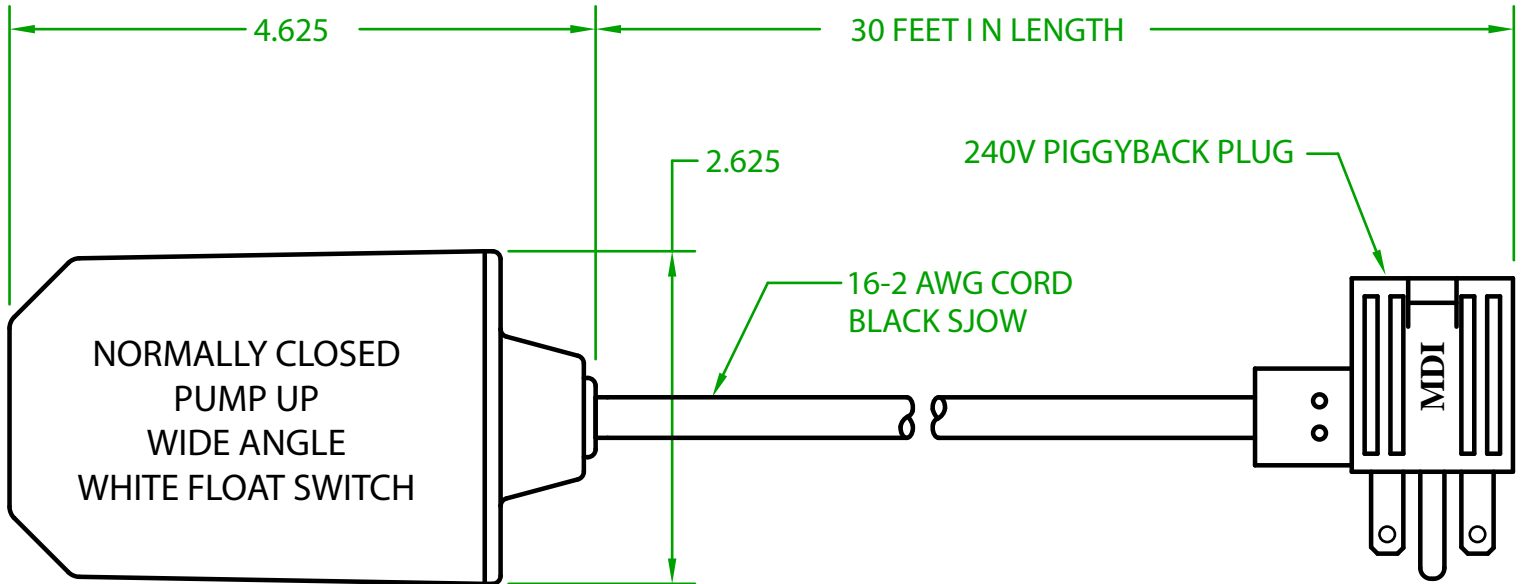

## GW2CW30F2

OPERATING ANGLE: CONTACTS OPEN @ 45° ABOVE HORIZONTAL  
CONTACTS CLOSED @ 45° BELOW HORIZONTAL

ELECTRICAL RATINGS: 1/2 H.P. @ 120/240 VAC  
13 AMPS @ 120/240 VAC 58.8 LRA

FLOAT MATERIAL: A.B.S.