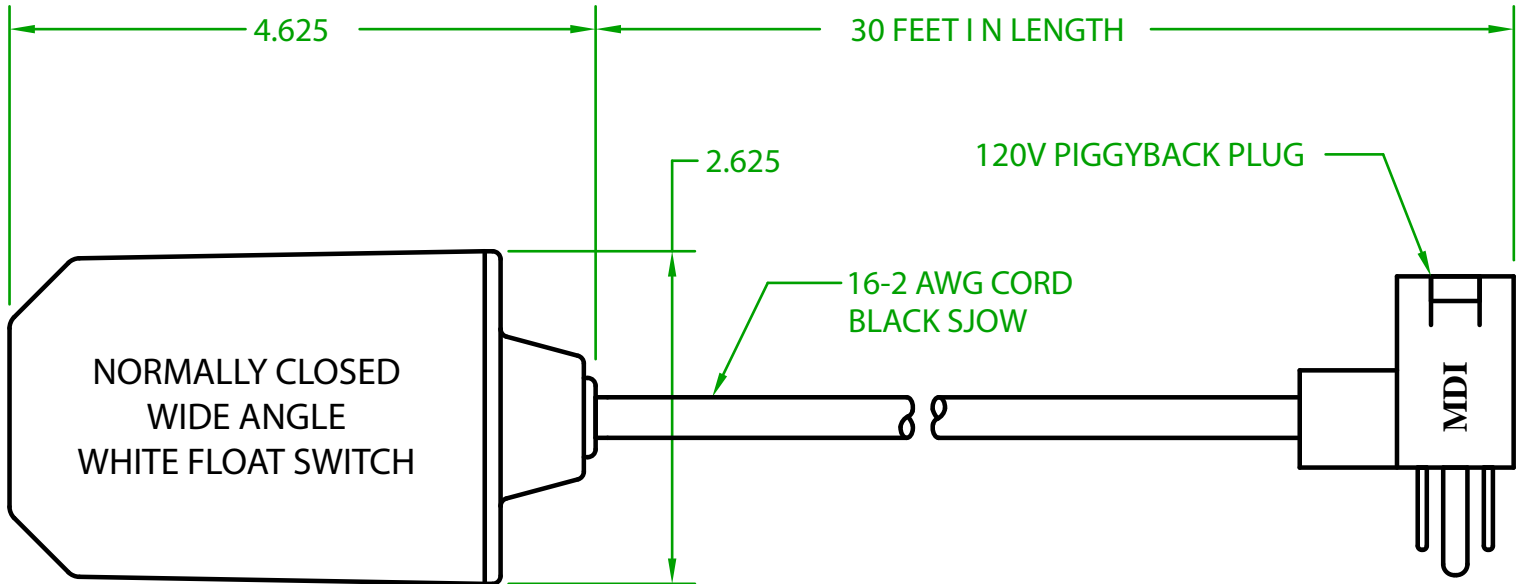

OPERATING ANGLE: CONTACTS OPEN @ 45° ABOVE HORIZONTAL
CONTACTS CLOSED @ 45° BELOW HORIZONTAL

ELECTRICAL RATINGS: 1/2 H.P. @ 120/240 VAC
13 AMPS @ 120/240 VAC 58.8 LRA

FLOAT MATERIAL: A.B.S.

J.J.S. April 1, 2020

Contactors - Relays - Switches

<http://www.mdious.com>