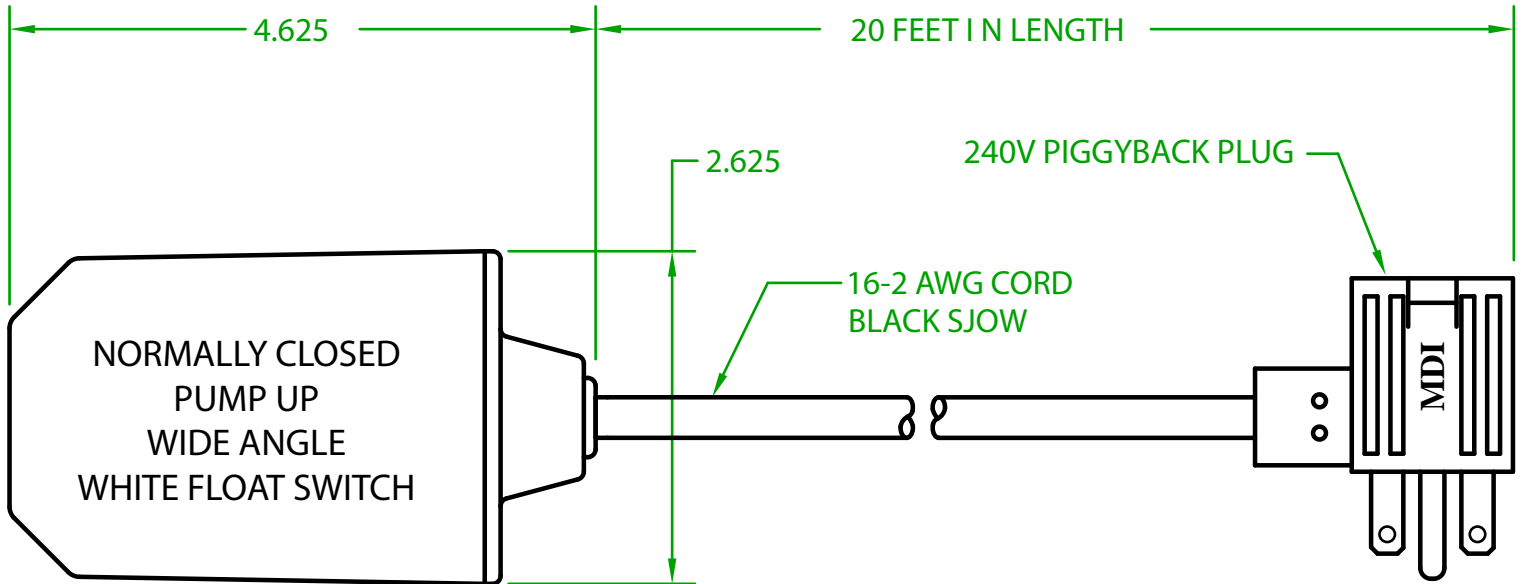

## GW2CW20F2

OPERATING ANGLE: CONTACTS OPEN @ 45° ABOVE HORIZONTAL  
CONTACTS CLOSED @ 45° BELOW HORIZONTAL

ELECTRICAL RATINGS: 1/2 H.P. @ 120/240 VAC  
13 AMPS @ 120/240 VAC 58.8 LRA

FLOAT MATERIAL: A.B.S.