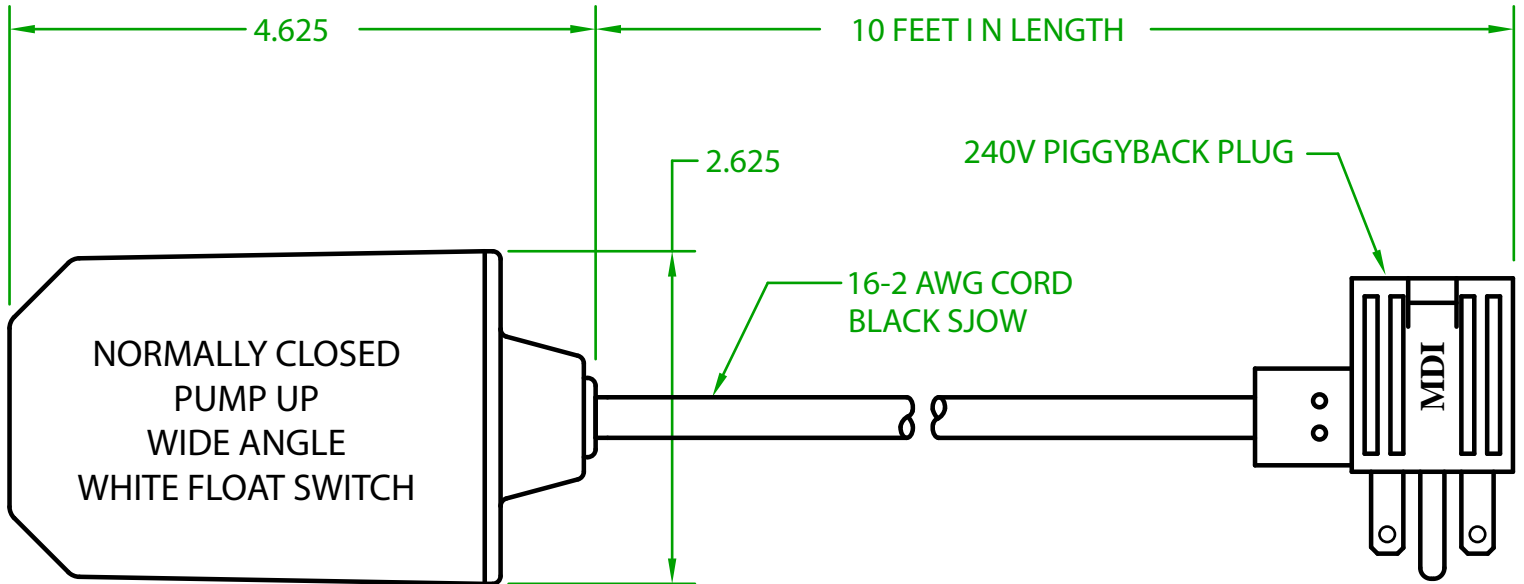

OPERATING ANGLE: CONTACTS OPEN @ 45° ABOVE HORIZONTAL
CONTACTS CLOSED @ 45° BELOW HORIZONTAL

ELECTRICAL RATINGS: 1/2 H.P. @ 120/240 VAC
13 AMPS @ 120/240 VAC 58.8 LRA

FLOAT MATERIAL: A.B.S.

J.J.S. April 1, 2020

Contactors - Relays - Switches

<http://www.mdious.com>