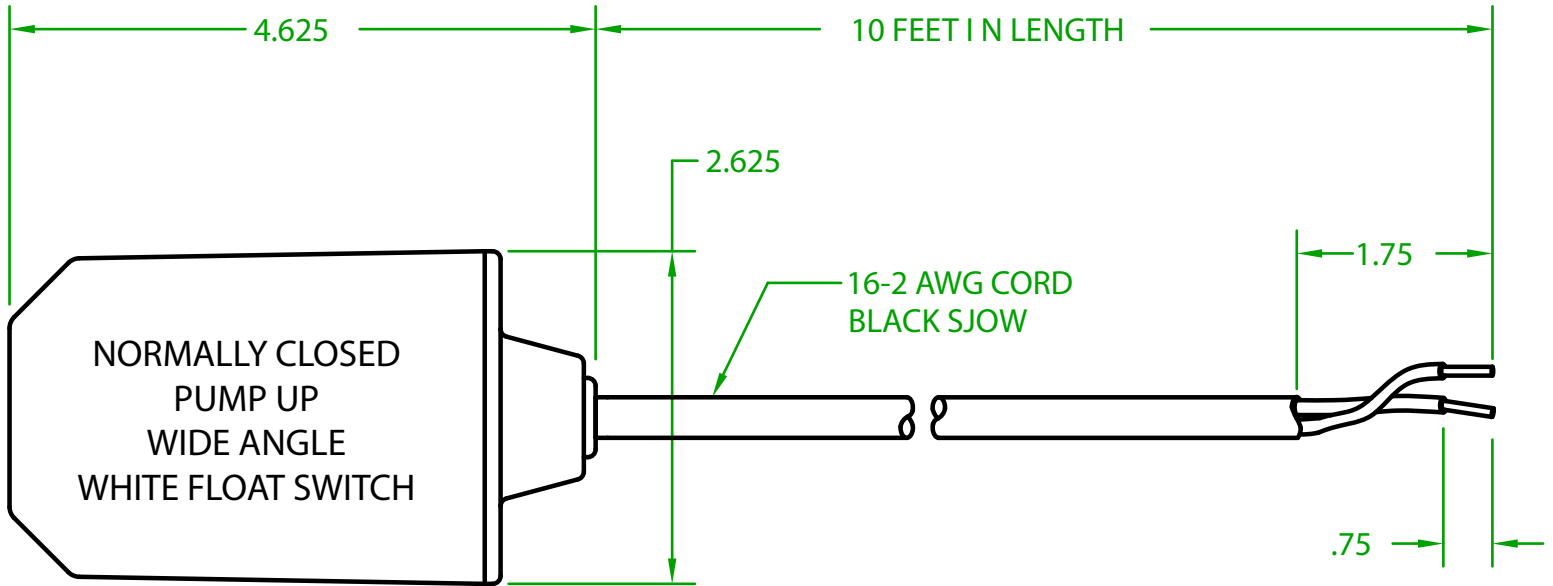

OPERATING ANGLE: CONTACTS OPEN @ 45° ABOVE HORIZONTAL
CONTACTS CLOSED @ 45° BELOW HORIZONTAL

ELECTRICAL RATINGS: 1/2 H.P. @ 120/240 VAC
13 AMPS @ 120/240 VAC 58.8 LRA

FLOAT MATERIAL: A.B.S.

J.J.S. October, 2018

Contactors - Relays - Switches

<http://www.mdious.com>