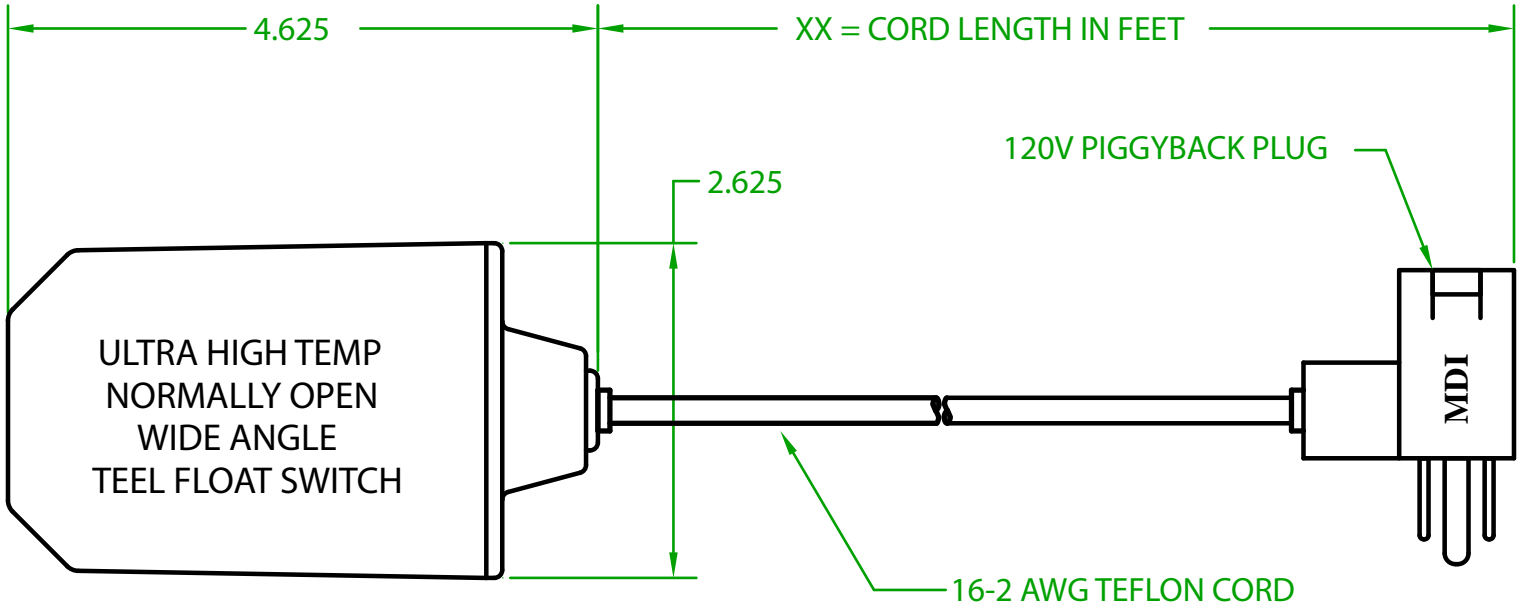

OPERATING ANGLE 90°: CONTACTS CLOSED @ 45° ABOVE HORIZONTAL.
CONTACTS OPEN @ 45° BELOW HORIZONTAL.

ELECTRICAL RATINGS: 1/2 H.P. 13 AMPS @ 120/240 VAC. 58.8 LRA

FLOAT MATERIAL: 1010 POLYCARBONATE/A.B.S. ALLOY

TEMPERATURE RATING: 225°F/107°C

J.J.S. AUGUST 21, 2008

REV. A 10-20-09

Contactors - Relays - Switches

<http://www.mdius.com>