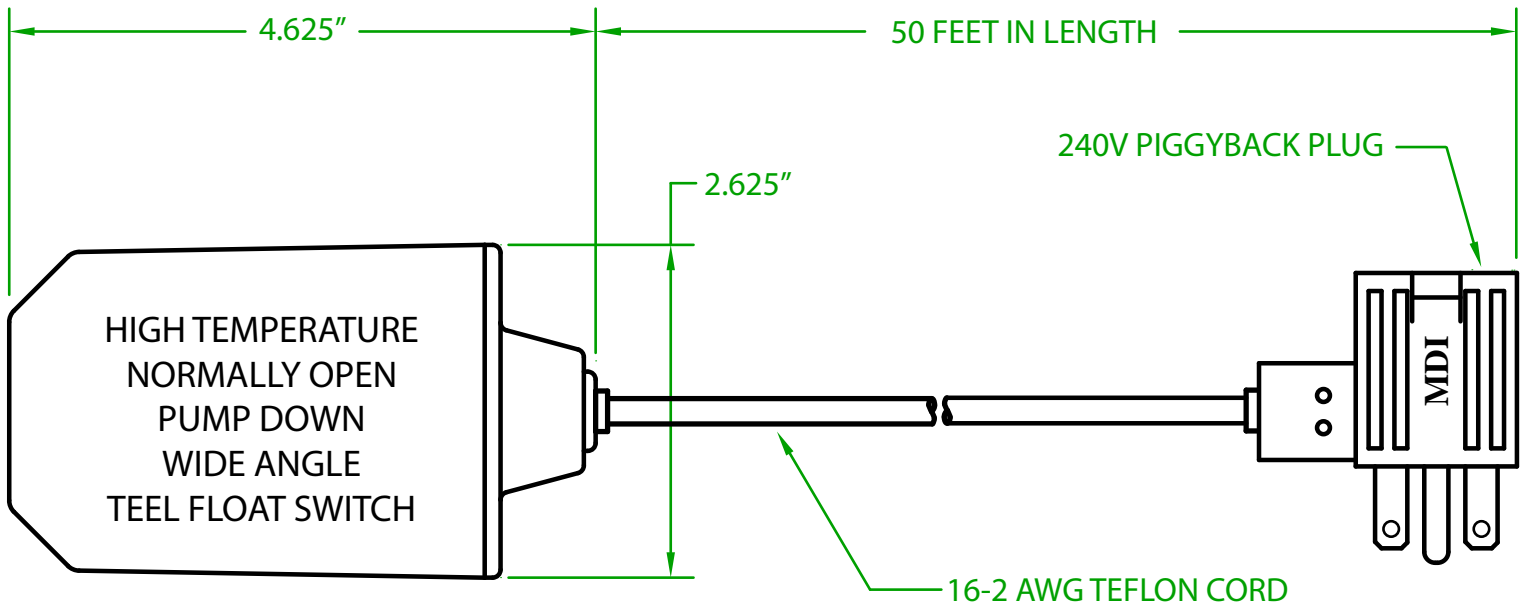

MERCURY DISPLACEMENT INDUSTRIES, INC.

Post Office Box 710 - U.S. 12 East - Edwardsburg, Michigan 49112-0710

Phone (269) 663-8574 - Fax (269) 663-2924

(800) 634-4077

GT3OT5002

MECHANICAL FLOAT

OPERATING ANGLE 90°: CONTACTS CLOSE @ 45° ABOVE HORIZONTAL
CONTACTS OPEN @ 45° BELOW HORIZONTAL

ELECTRICAL RATINGS: 1/2 H.P. 13 AMPS @ 120/240 VAC. 58.8 LRA

FLOAT MATERIAL: 1010 POLYCARBONATE/A.B.S. ALLOY

TEMPERATURE RATING: 225°F/107°C

J.J.S. September 18, 2017

Contactors - Relays - Switches

<http://www.mdious.com>