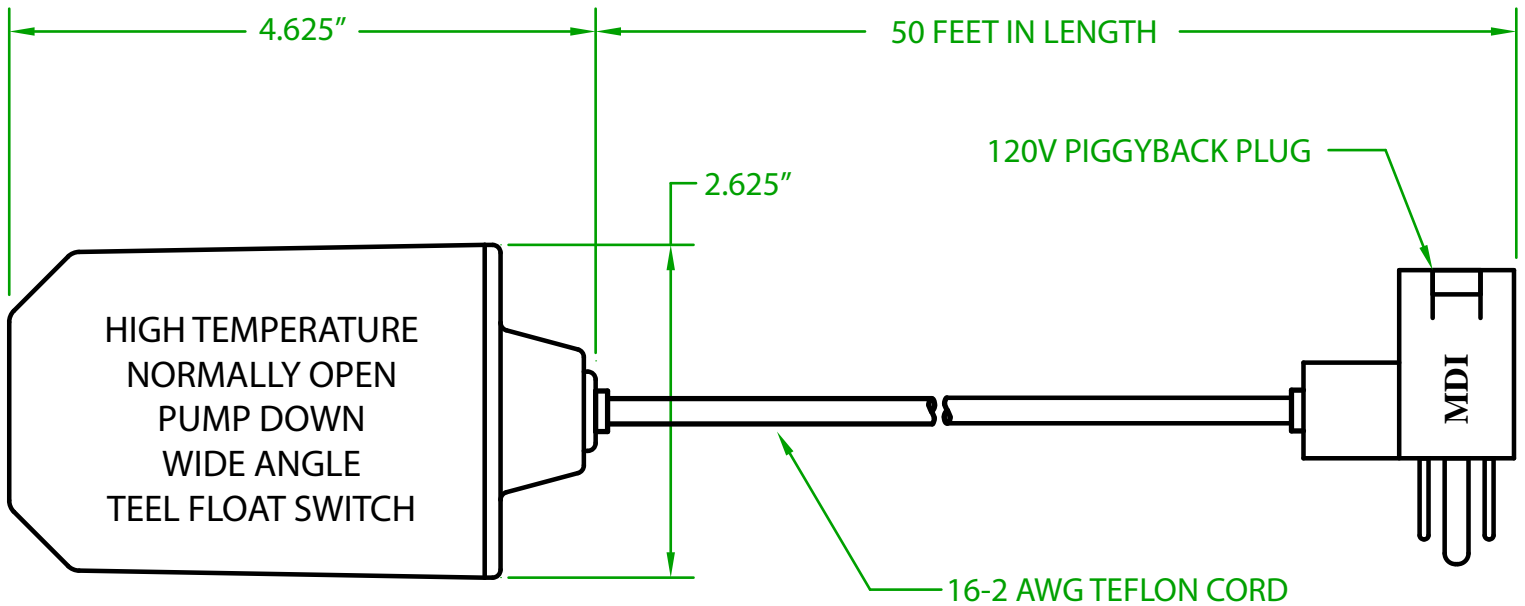

MERCURY DISPLACEMENT INDUSTRIES, INC.

Post Office Box 710 - U.S. 12 East - Edwardsburg, Michigan 49112-0710

Phone (269) 663-8574 - Fax (269) 663-2924

(800) 634-4077

GT3OT5001

MECHANICAL FLOAT

OPERATING ANGLE 90°: CONTACTS CLOSE @ 45° ABOVE HORIZONTAL
CONTACTS OPEN @ 45° BELOW HORIZONTAL

ELECTRICAL RATINGS: 1/2 H.P. 13 AMPS @ 120/240 VAC. 58.8 LRA

FLOAT MATERIAL: 1010 POLYCARBONATE/A.B.S. ALLOY

TEMPERATURE RATING: 225°F/107°C

J.J.S. September 18, 2017

Contactors - Relays - Switches

<http://www.mdious.com>