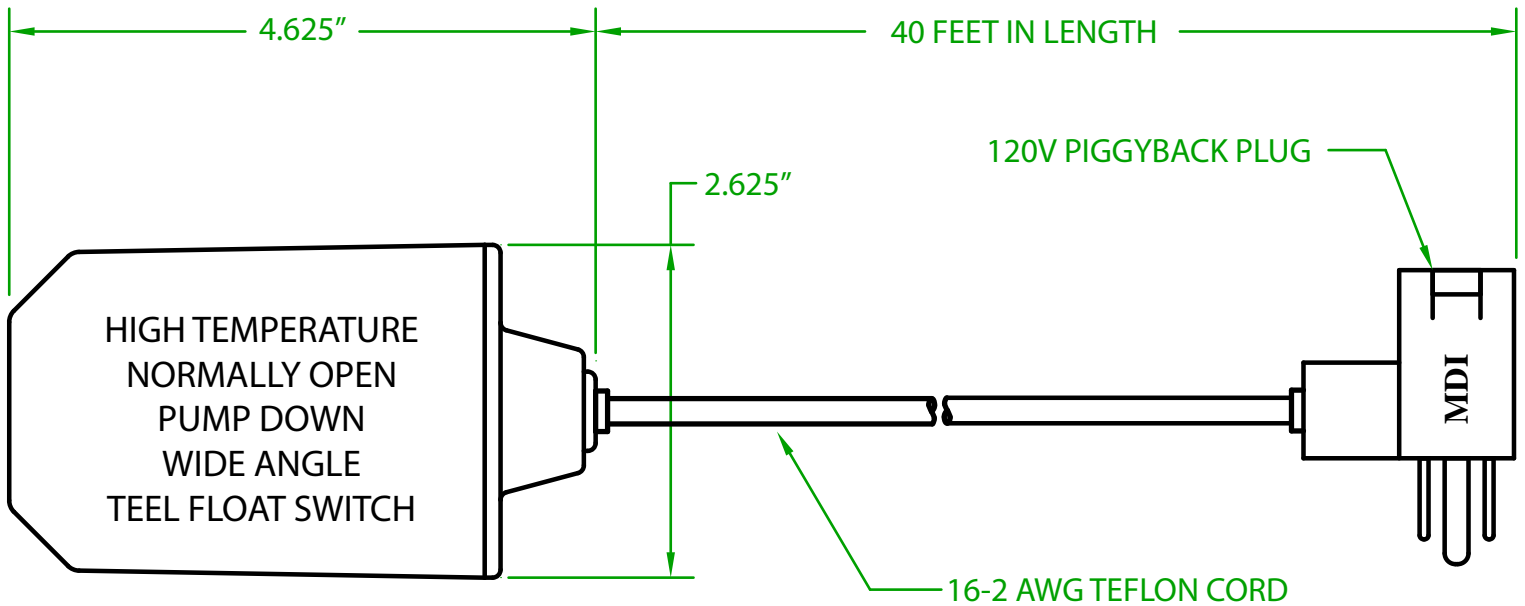

MERCURY DISPLACEMENT INDUSTRIES, INC.

Post Office Box 710 - U.S. 12 East - Edwardsburg, Michigan 49112-0710

Phone (269) 663-8574 - Fax (269) 663-2924

(800) 634-4077

GT3OT4001

MECHANICAL FLOAT

OPERATING ANGLE 90°: CONTACTS CLOSE @ 45° ABOVE HORIZONTAL
CONTACTS OPEN @ 45° BELOW HORIZONTAL

ELECTRICAL RATINGS: 1/2 H.P. 13 AMPS @ 120/240 VAC. 58.8 LRA

FLOAT MATERIAL: 1010 POLYCARBONATE/A.B.S. ALLOY

TEMPERATURE RATING: 225°F/107°C

J.J.S. September 18, 2017

Contactors - Relays - Switches

<http://www.mdious.com>