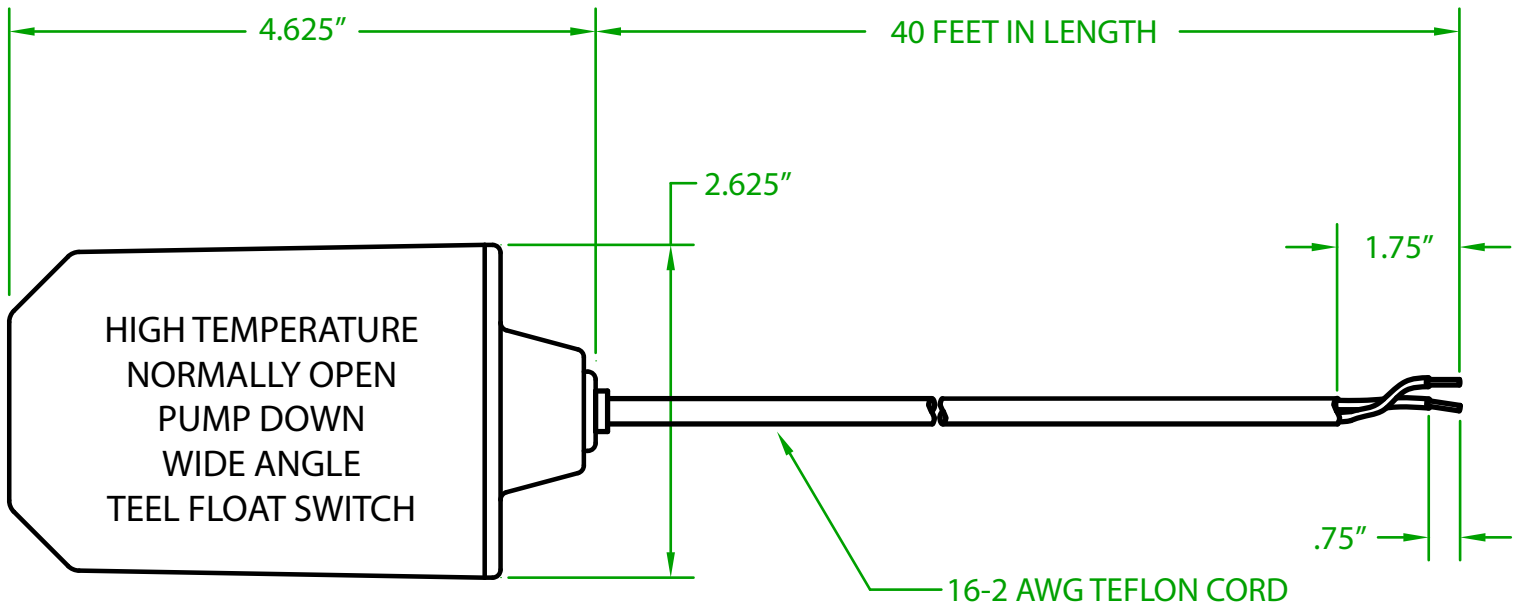

MERCURY DISPLACEMENT INDUSTRIES, INC.

Post Office Box 710 - U.S. 12 East - Edwardsburg, Michigan 49112-0710

Phone (269) 663-8574 - Fax (269) 663-2924

(800) 634-4077

GT3OT4000

MECHANICAL FLOAT

OPERATING ANGLE 90°: CONTACTS CLOSE @ 45° ABOVE HORIZONTAL
CONTACTS OPEN @ 45° BELOW HORIZONTAL

ELECTRICAL RATINGS: 1/2 H.P. 13 AMPS @ 120/240 VAC. 58.8 LRA

FLOAT MATERIAL: 1010 POLYCARBONATE/A.B.S. ALLOY

TEMPERATURE RATING: 225°F/107°C

J.J.S. September 18, 2017

Contactors - Relays - Switches

<http://www.mdious.com>