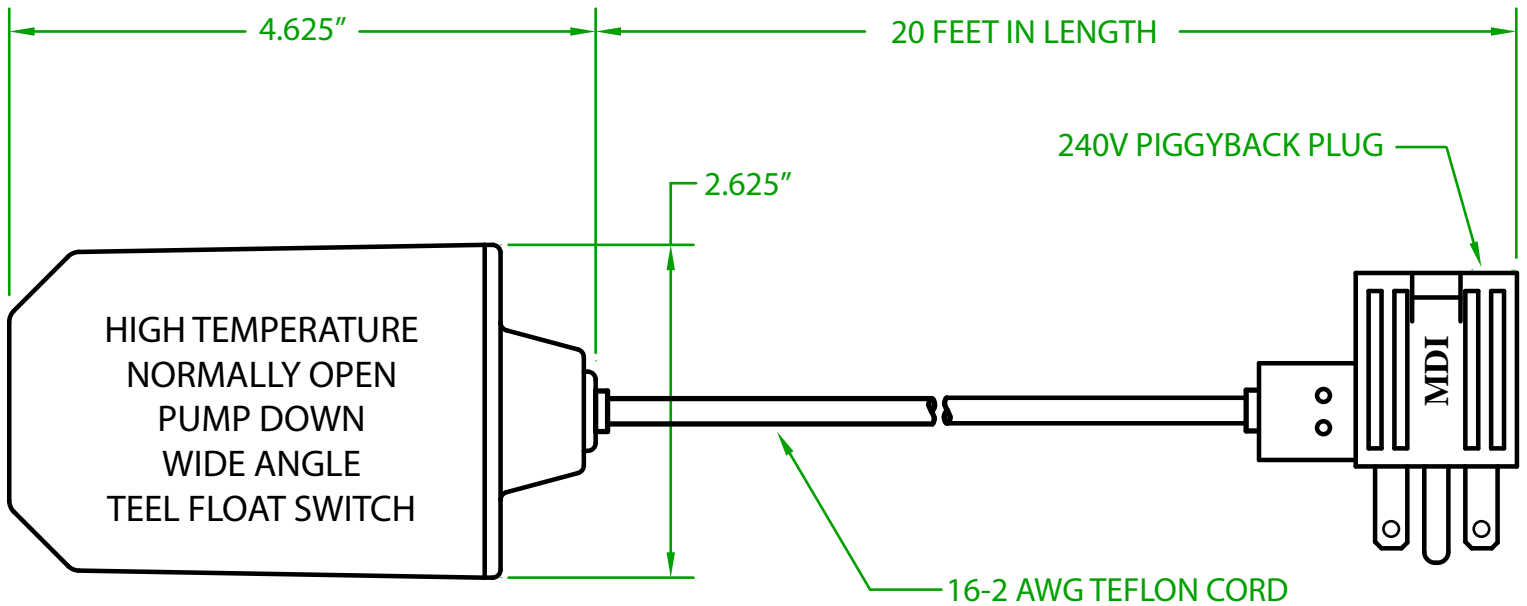

MERCURY DISPLACEMENT INDUSTRIES, INC.

Post Office Box 710 - U.S. 12 East - Edwardsburg, Michigan 49112-0710

Phone (269) 663-8574 - Fax (269) 663-2924

(800) 634-4077

GT3OT2002

MECHANICAL FLOAT

OPERATING ANGLE 90°: CONTACTS CLOSE @ 45° ABOVE HORIZONTAL
CONTACTS OPEN @ 45° BELOW HORIZONTAL

ELECTRICAL RATINGS: 1/2 H.P. 13 AMPS @ 120/240 VAC. 58.8 LRA

FLOAT MATERIAL: 1010 POLYCARBONATE/A.B.S. ALLOY

TEMPERATURE RATING: 225°F/107°C

J.J.S. September 18, 2017

Contactors - Relays - Switches

<http://www.mdious.com>