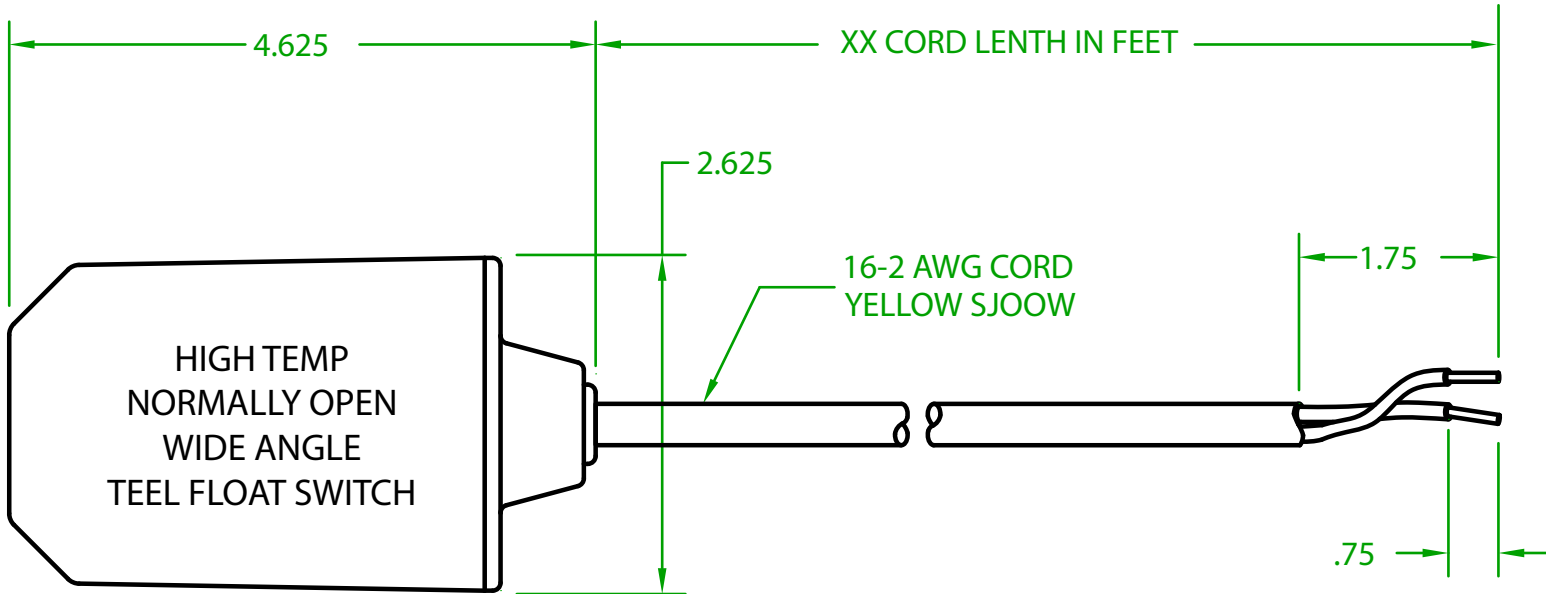

MERCURY DISPLACEMENT INDUSTRIES, INC.

Post Office Box 710 - U.S. 12 East - Edwardsburg, Michigan 49112-0710

Phone (269) 663-8574 - Fax (269) 663-2924

(800) 634-4077

GT3ONXX00

MECHANICAL FLOAT

OPERATING ANGLE 90°: CONTACTS CLOSE @ 45° ABOVE HORIZONTAL.
CONTACTS OPEN @ 45° BELOW HORIZONTAL.

ELECTRICAL RATINGS: 1/2 H.P. 13 AMPS @ 120/240 VAC. 58.8 LRA

FLOAT MATERIAL: 1010 POLYCARBONATE/A.B.S. ALLOY

TEMPERATURE RATING: 221°F/105°C

J.J.S. May 7, 2015

Contactors - Relays - Switches

<http://www.mdious.com>