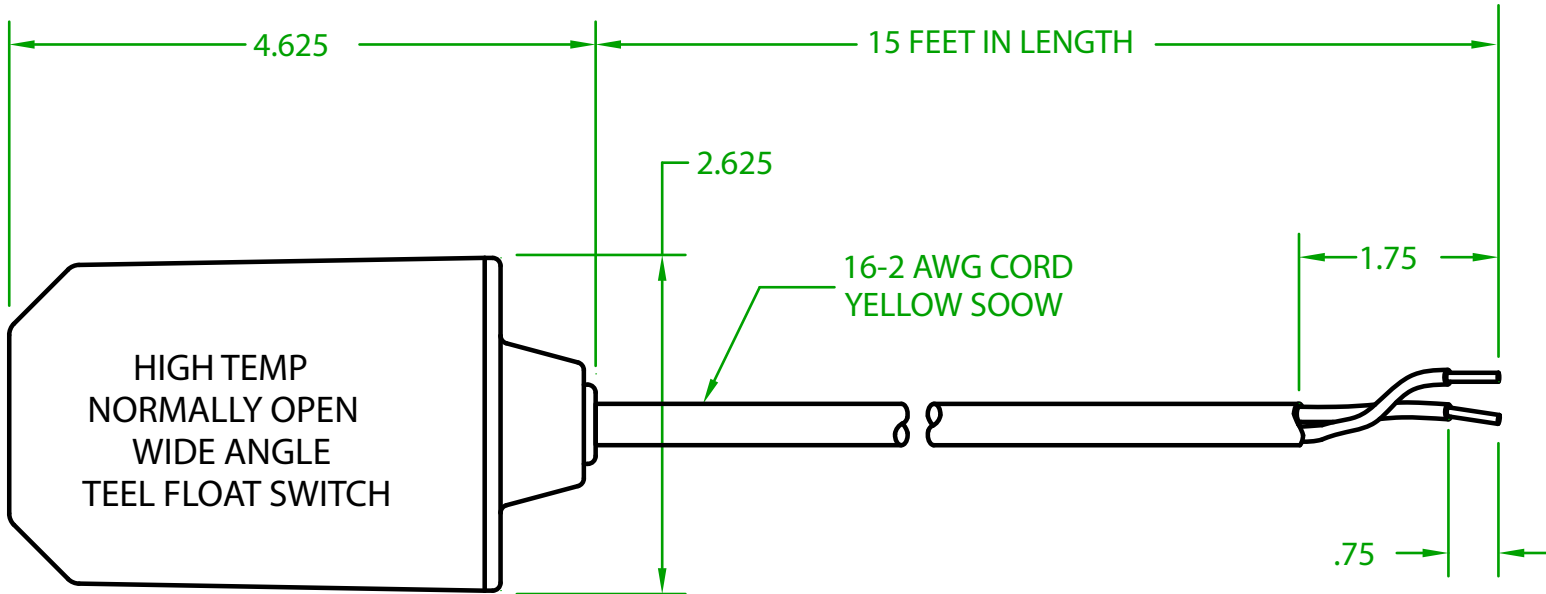

MERCURY DISPLACEMENT INDUSTRIES, INC.

Post Office Box 710 - U.S. 12 East - Edwardsburg, Michigan 49112-0710

Phone (269) 663-8574 - Fax (269) 663-2924

(800) 634-4077

GT3OL1500

MECHANICAL FLOAT

OPERATING ANGLE 90°: CONTACTS CLOSE @ 45° ABOVE HORIZONTAL.
CONTACTS OPEN @ 45° BELOW HORIZONTAL.

ELECTRICAL RATINGS: 1/2 H.P. 13 AMPS @ 120/240 VAC. 58.8 LRA

FLOAT MATERIAL: 1010 POLYCARBONATE/A.B.S. ALLOY

TEMPERATURE RATING: 225°F/107°C

J.J.S. AUGUST 30, 2011

Contactors - Relays - Switches

<http://www.mdious.com>