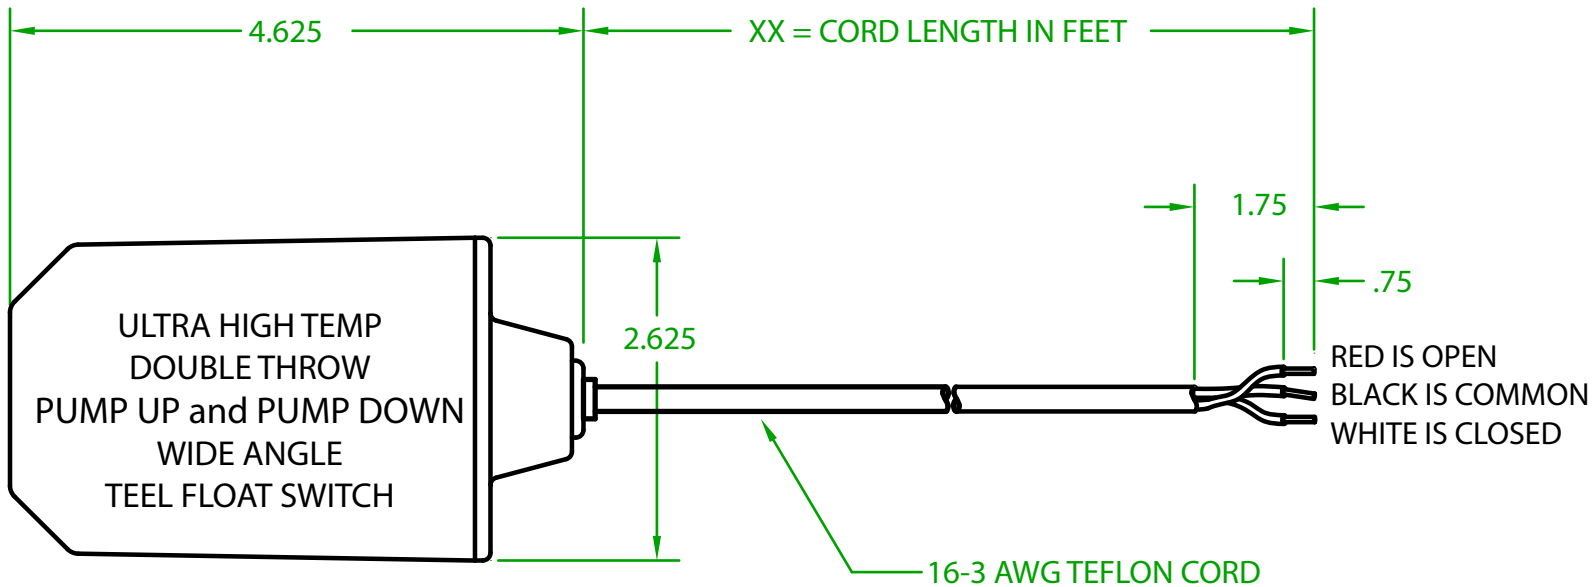

## GT3DTXX00

MECHANICAL FLOAT

OPERATING ANGLE: SWITCHES @ 45° ABOVE AND 45° BELOW HORIZONTAL

ELECTRICAL RATINGS: 1/2 H.P. @ 120/240 VAC  
13 AMPS @ 120/240 VAC 58.8 LRA

FLOAT MATERIAL: 1010 POLYCARBONATE/A.B.S. ALLOY