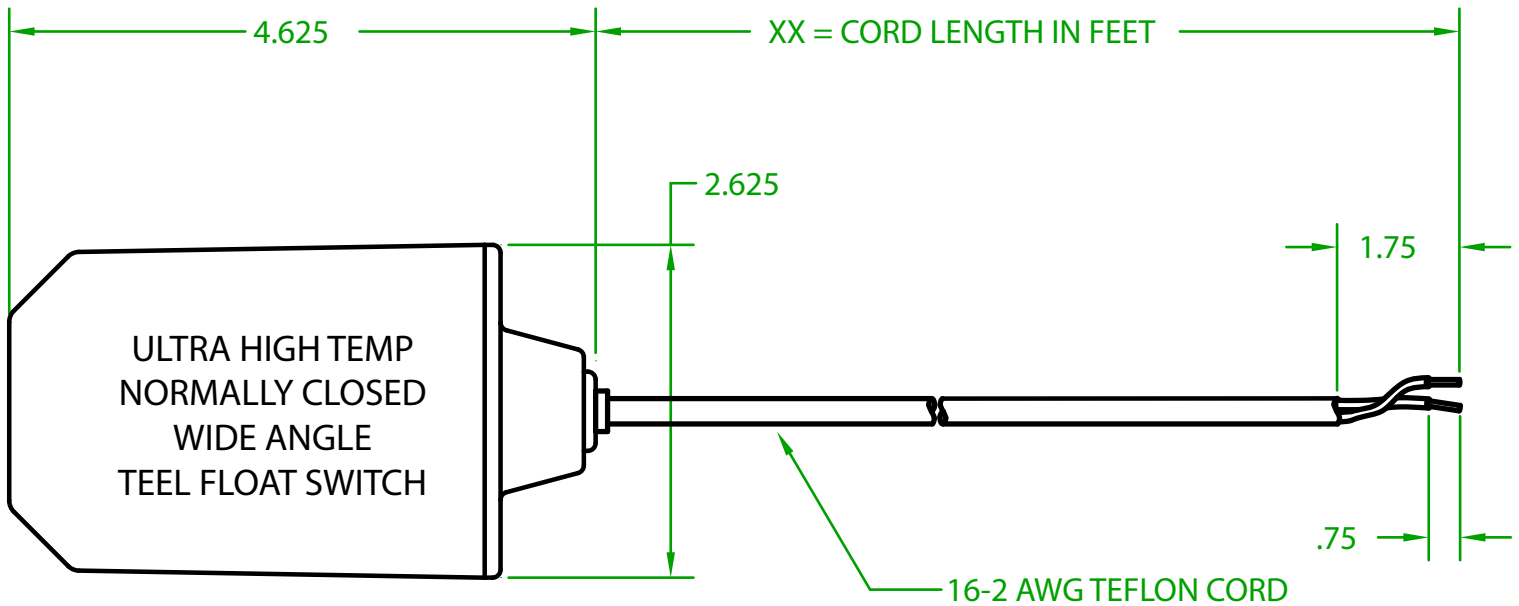

MERCURY DISPLACEMENT INDUSTRIES, INC.

Post Office Box 710 - U.S. 12 East - Edwardsburg, Michigan 49112-0710

Phone (269) 663-8574 - Fax (269) 663-2924

(800) 634-4077

GT3CTXX00

MECHANICAL FLOAT

OPERATING ANGLE 90°: CONTACTS CLOSE @ 45° BELOW HORIZONTAL.
CONTACTS OPEN @ 45° ABOVE HORIZONTAL.

ELECTRICAL RATINGS: 1/2 H.P. 13 AMPS @ 120/240 VAC. 58.8 LRA

FLOAT MATERIAL: 1010 POLYCARBONATE/A.B.S. ALLOY

TEMPERATURE RATING: 225°F/107°C

J.J.S. DECEMBER 04, 2013

Contactors - Relays - Switches

<http://www.mdious.com>