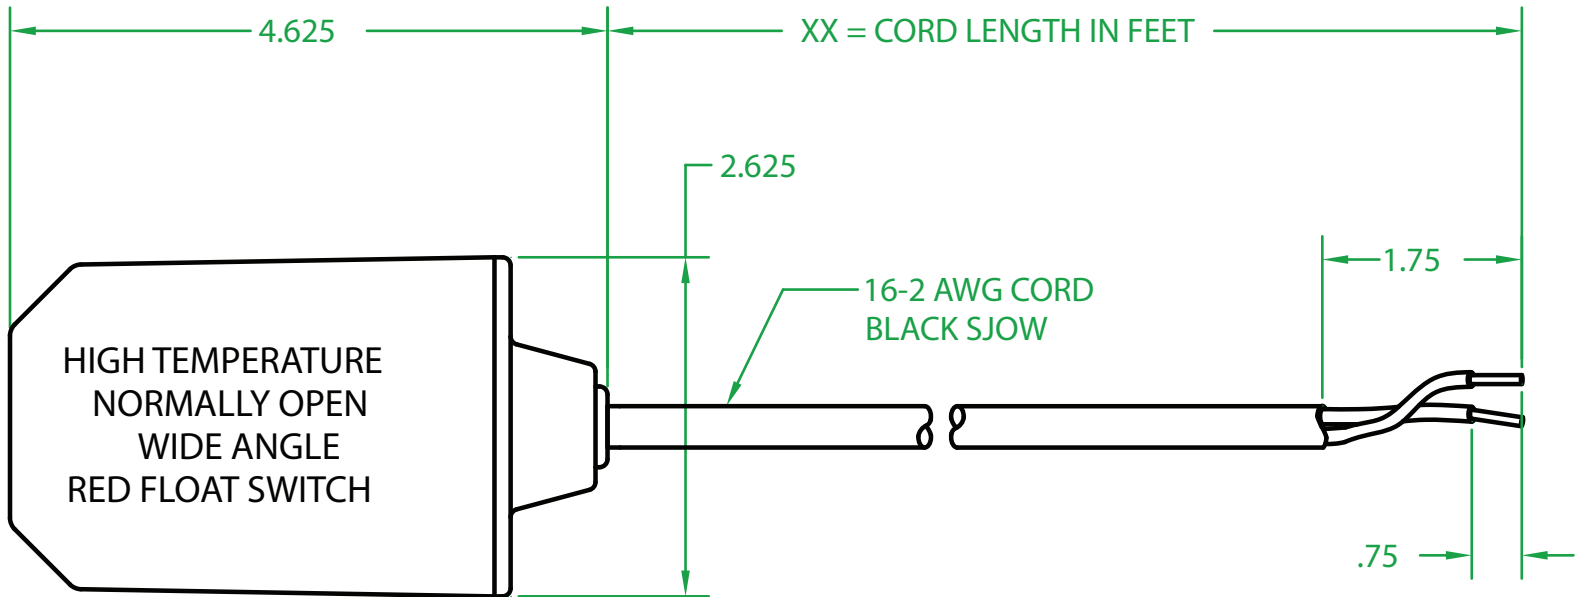

OPERATING ANGLE 90°: CONTACTS CLOSE @ 45° ABOVE HORIZONTAL.
CONTACTS OPEN @ 45° BELOW HORIZONTAL.

ELECTRICAL RATINGS: 1/2 H.P. 13 AMPS @ 120/240 VAC. 58.8 LRA

FLOAT MATERIAL: A.B.S.

TEMPERATURE RATING: 180°F/82°C

GR2OWXX00

J.J.S. AUGUST 21, 2008

REV. A 10-20-09

Contactors - Relays - Switches

<http://www.mdious.com>