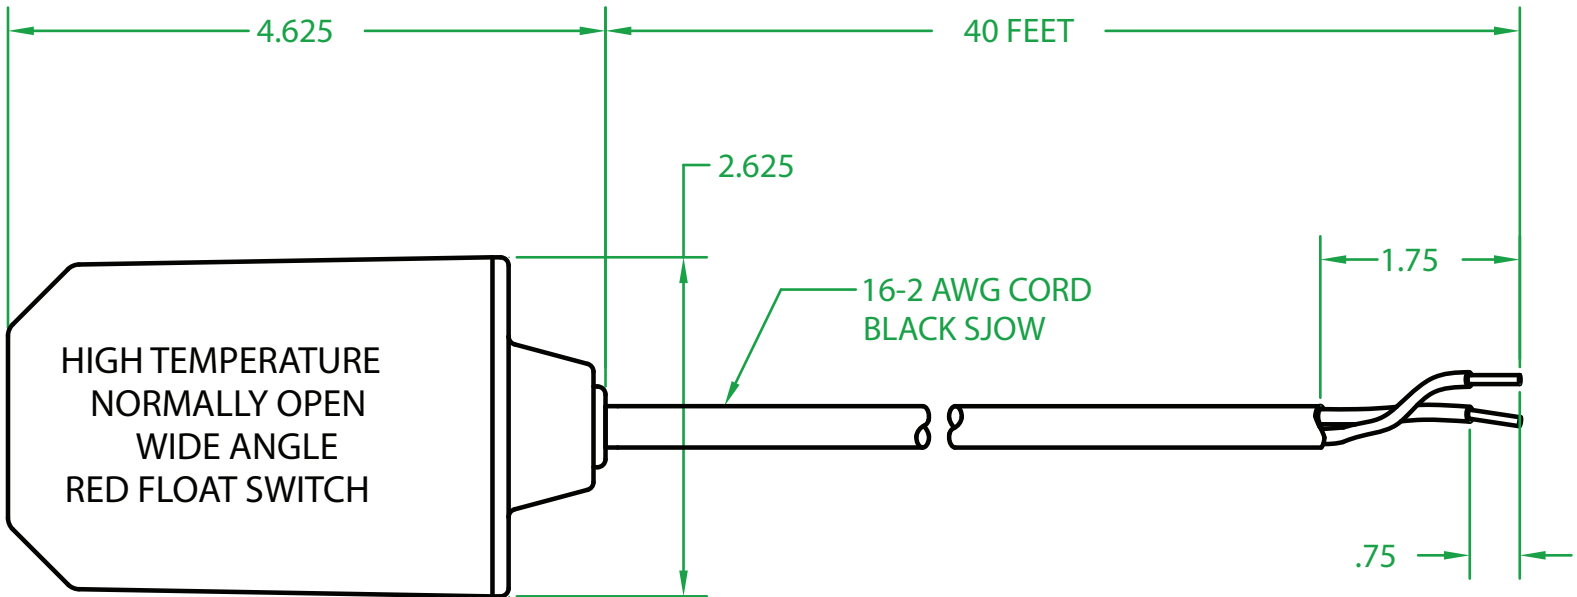

## GR2OW4000

OPERATING ANGLE 90°: CONTACTS CLOSE @ 45° ABOVE HORIZONTAL.  
CONTACTS OPEN @ 45° BELOW HORIZONTAL.

ELECTRICAL RATINGS: 1/2 H.P. 13 AMPS @ 120/240 VAC. 58.8 LRA

FLOAT MATERIAL: A.B.S.

TEMPERATURE RATING: 180°F/82°C