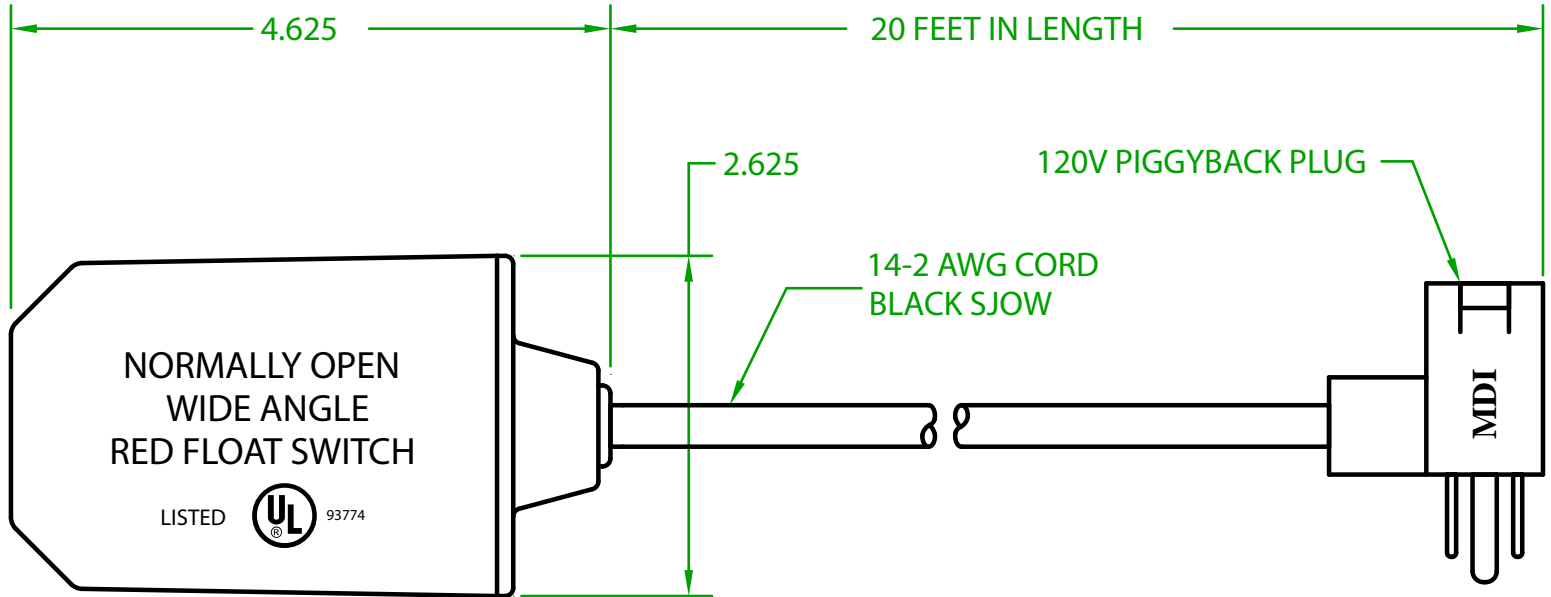

OPERATING ANGLE 90°: CONTACTS CLOSE @ 45° ABOVE HORIZONTAL
CONTACTS OPEN @ 45° BELOW HORIZONTAL

ELECTRICAL RATINGS: 1/2 H.P. 15 AMPS @ 120/240 VAC. 58.8 LRA

FLOAT MATERIAL: A.B.S.

MATERIAL TEMPERATURE RATING: 180°F/82°C

J.J.S. AUGUST 19, 2011

Contactors - Relays - Switches

<http://www.mdious.com>