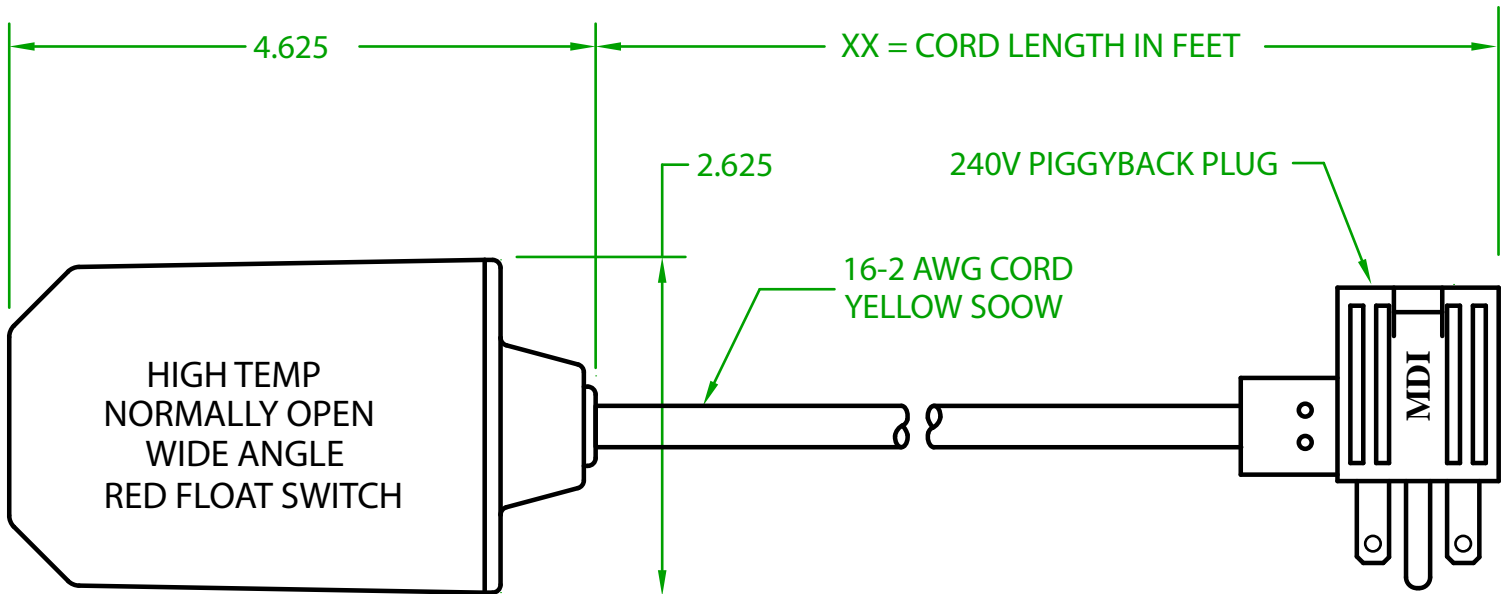

### MECHANICAL FLOAT

OPERATING ANGLE 90°: CONTACTS CLOSE @ 45° ABOVE HORIZONTAL.  
CONTACTS OPEN @ 45° BELOW HORIZONTAL.

ELECTRICAL RATINGS: 1/2 H.P. 13 AMPS @ 120/240 VAC. 58.8 LRA

FLOAT MATERIAL: A.B.S.