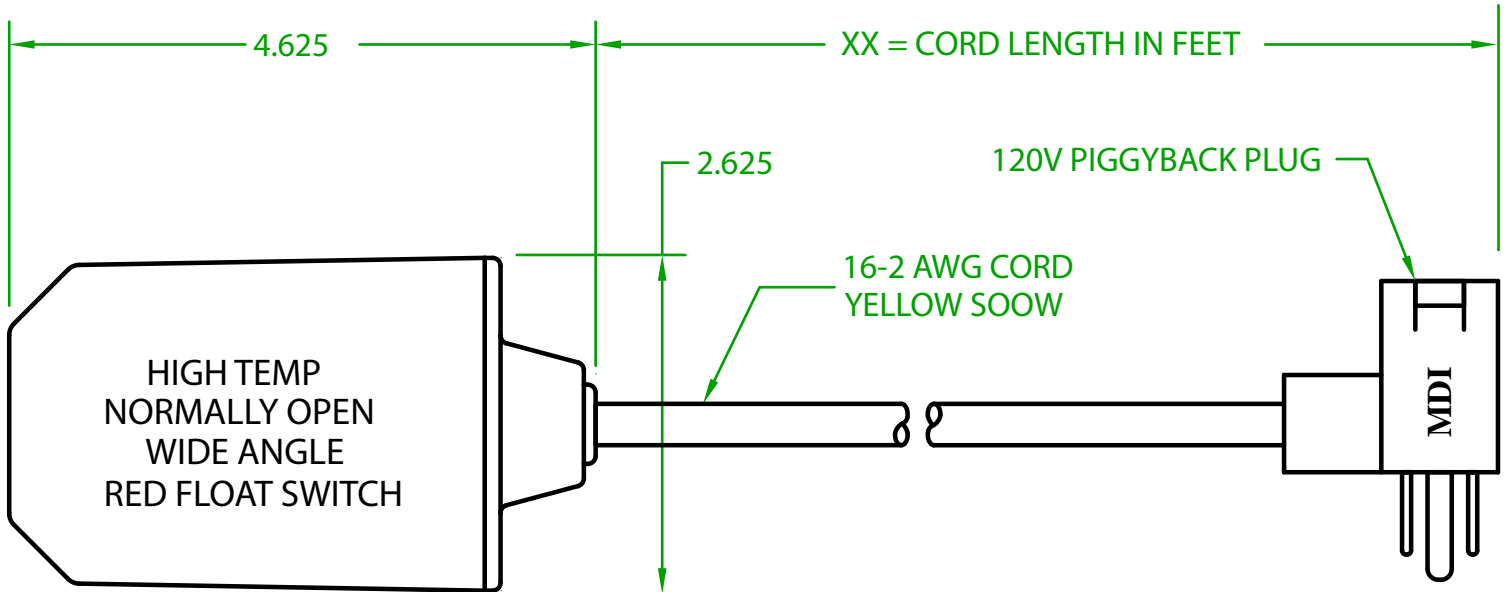

MERCURY DISPLACEMENT INDUSTRIES, INC.

Post Office Box 710 - U.S. 12 East - Edwardsburg, Michigan 49112-0710

Phone (269) 663-8574 - Fax (269) 663-2924

(800) 634-4077

GR2OLXR1

MECHANICAL FLOAT

OPERATING ANGLE 90°: CONTACTS CLOSE @ 45° ABOVE HORIZONTAL.
CONTACTS OPEN @ 45° BELOW HORIZONTAL.

ELECTRICAL RATINGS: 1/2 H.P. 13 AMPS @ 120/240 VAC. 58.8 LRA

FLOAT MATERIAL: A.B.S.

TEMPERATURE RATING: 180°F/82°C

J.J.S. SEPTEMBER 2, 2011

Contactors - Relays - Switches

<http://www.mdious.com>