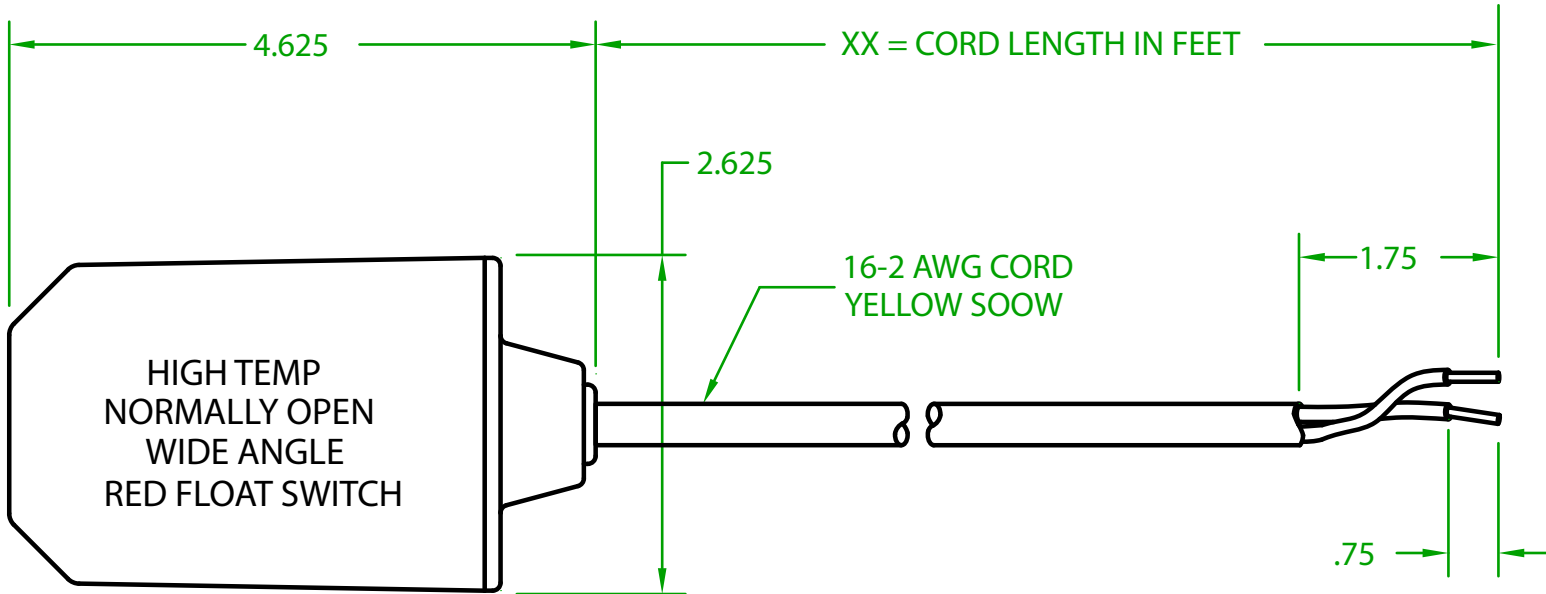

MERCURY DISPLACEMENT INDUSTRIES, INC.

Post Office Box 710 - U.S. 12 East - Edwardsburg, Michigan 49112-0710

Phone (269) 663-8574 - Fax (269) 663-2924

(800) 634-4077

GR2OLXX00

MECHANICAL FLOAT

OPERATING ANGLE 90°: CONTACTS CLOSE @ 45° ABOVE HORIZONTAL.
CONTACTS OPEN @ 45° BELOW HORIZONTAL.