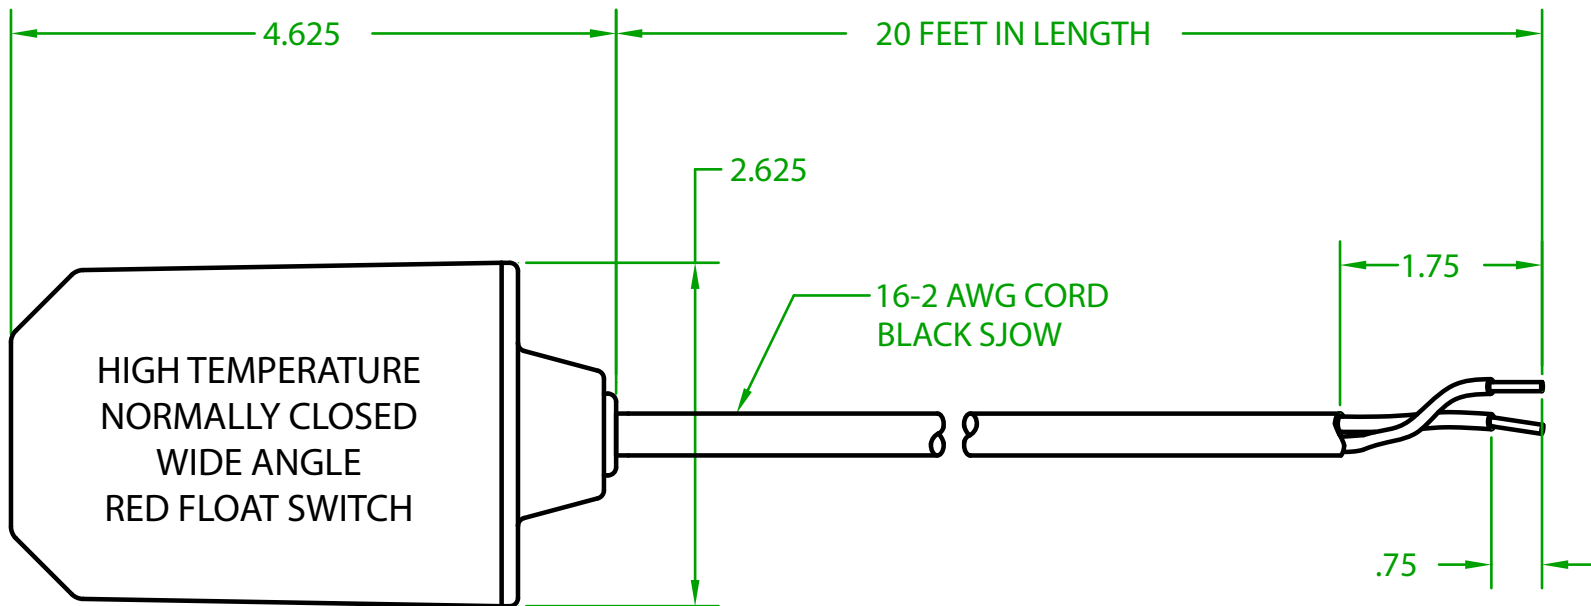

MERCURY DISPLACEMENT INDUSTRIES, INC.

Post Office Box 710 - U.S. 12 East - Edwardsburg, Michigan 49112-0710

Phone (269) 663-8574 - Fax (269) 663-2924

(800) 634-4077

GR2CW2000

OPERATING ANGLE 90°: CONTACTS OPEN @ 45° ABOVE HORIZONTAL.
CONTACTS CLOSE @ 45° BELOW HORIZONTAL.

ELECTRICAL RATINGS: 1/2 H.P. 13 AMPS @ 120/240 VAC. 58.8 LRA

FLOAT MATERIAL: A.B.S.

TEMPERATURE RATING: 180°F/82°C

J.J.S. October 14, 2014

Contactors - Relays - Switches

<http://www.mdious.com>