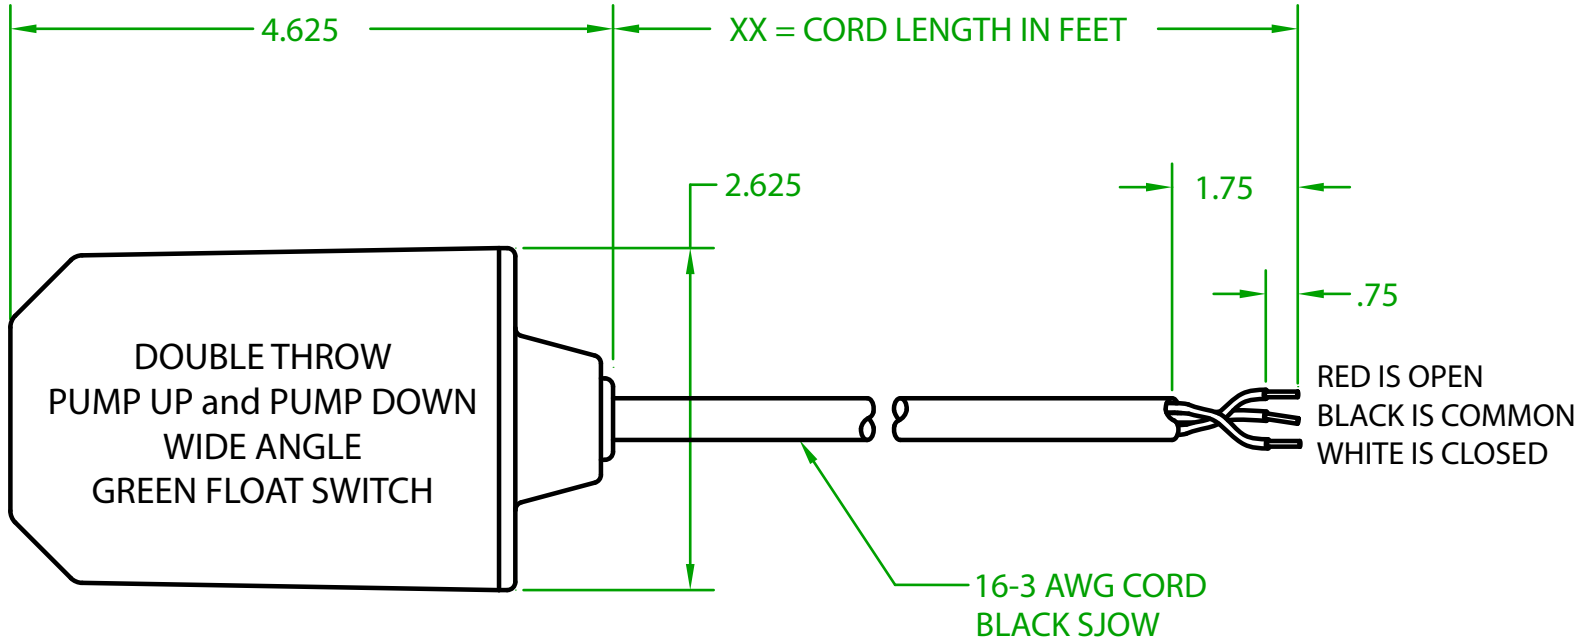

MERCURY DISPLACEMENT INDUSTRIES, INC.

Post Office Box 710 - U.S. 12 East - Edwardsburg, Michigan 49112-0710

Phone (269) 663-8574 - Fax (269) 663-2924

(800) 634-4077

GG2DWXX00

MECHANICAL FLOAT

OPERATING ANGLE: SWITCHES @ 45° ABOVE AND 45° BELOW HORIZONTAL

ELECTRICAL RATINGS: 1/2 H.P. @ 120/240 VAC
13 AMPS @ 120/240 VAC 58.8 LRA

FLOAT MATERIAL: A.B.S.

J.J.S. AUGUST 21, 2008

Rev. A 04-04-24

Contactors - Relays - Switches

<http://www.mdious.com>