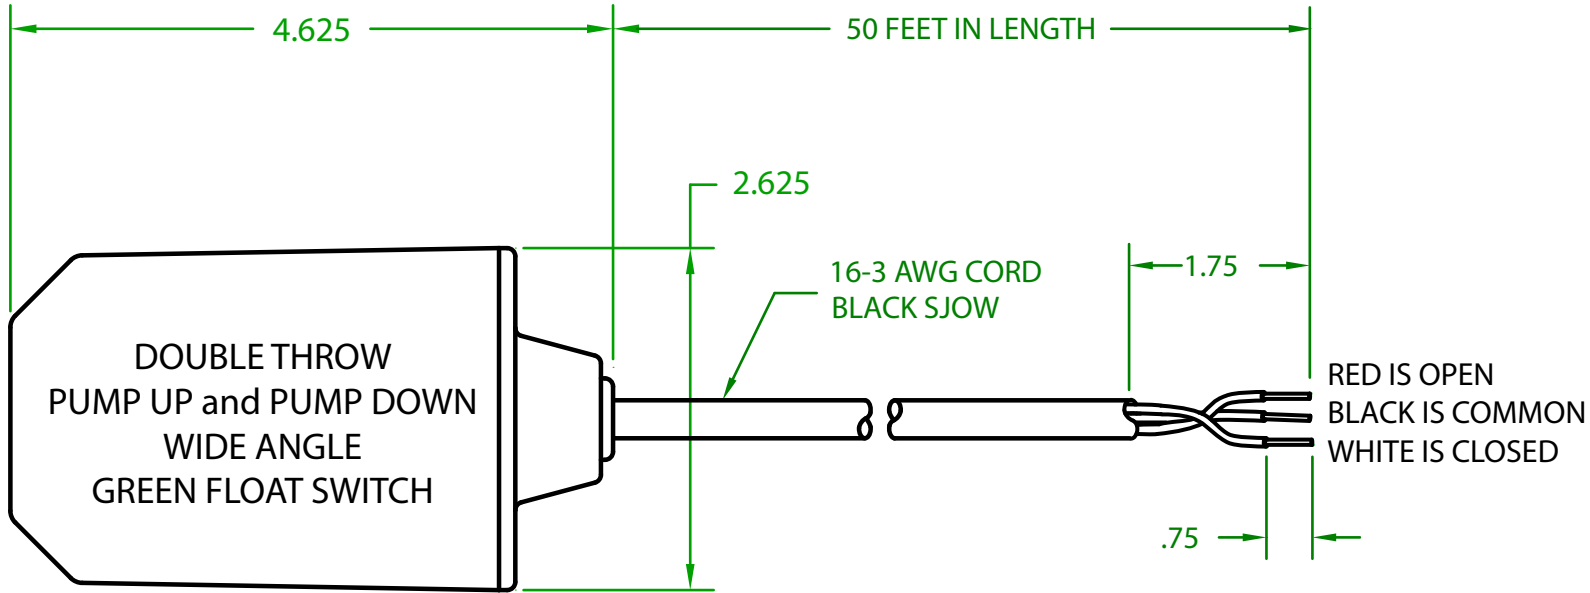

MERCURY DISPLACEMENT INDUSTRIES, INC.

Post Office Box 710 - U.S. 12 East - Edwardsburg, Michigan 49112-0710

Phone (269) 663-8574 - Fax (269) 663-2924

(800) 634-4077

GG2DW5000

MECHANICAL FLOAT

OPERATING ANGLE: SWITCHES @ 45° ABOVE AND 45° BELOW HORIZONTAL