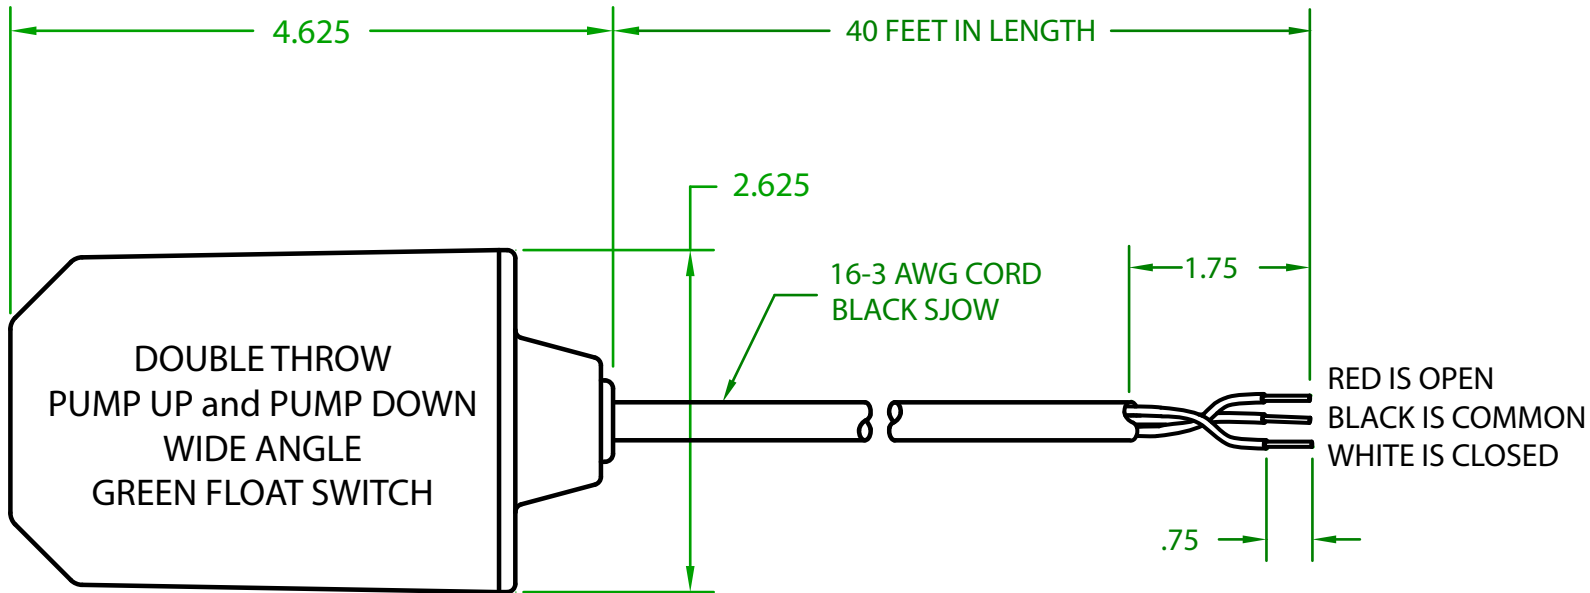

MERCURY DISPLACEMENT INDUSTRIES, INC.

Post Office Box 710 - U.S. 12 East - Edwardsburg, Michigan 49112-0710

Phone (269) 663-8574 - Fax (269) 663-2924

(800) 634-4077

GG2DW4000

MECHANICAL FLOAT

OPERATING ANGLE: SWITCHES @ 45° ABOVE AND 45° BELOW HORIZONTAL