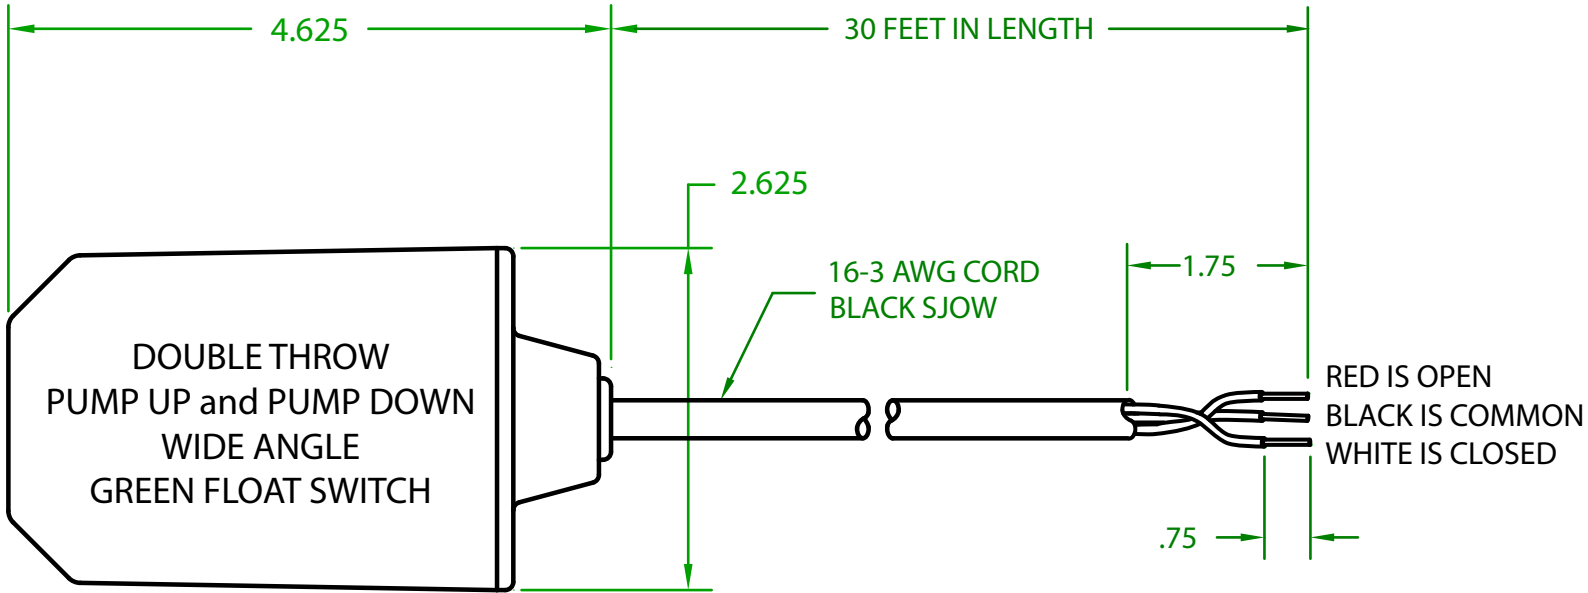

MERCURY DISPLACEMENT INDUSTRIES, INC.

Post Office Box 710 - U.S. 12 East - Edwardsburg, Michigan 49112-0710

Phone (269) 663-8574 - Fax (269) 663-2924

(800) 634-4077

GG2DW3000

MECHANICAL FLOAT

OPERATING ANGLE: SWITCHES @ 45° ABOVE AND 45° BELOW HORIZONTAL