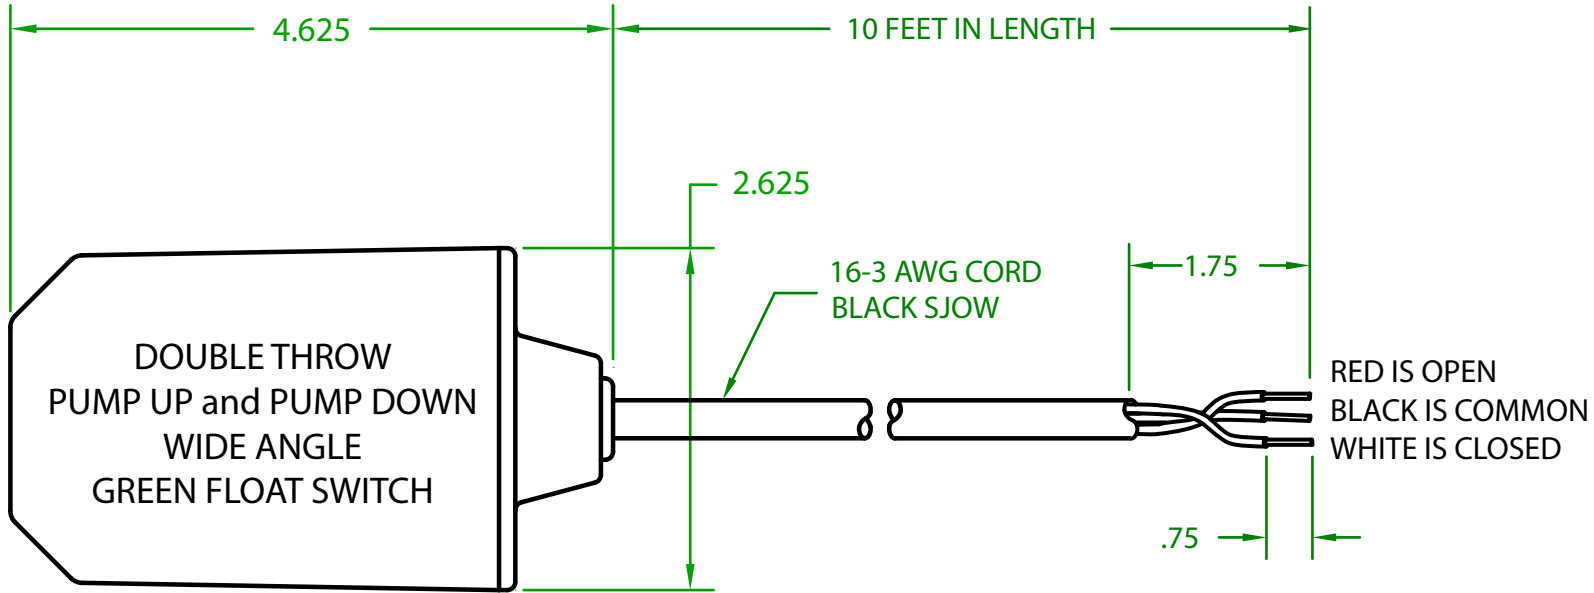

## GG2DW1000

MECHANICAL FLOAT

OPERATING ANGLE: SWITCHES @ 45° ABOVE AND 45° BELOW HORIZONTAL

ELECTRICAL RATINGS: 1/2 H.P. @ 120/240 VAC  
13 AMPS @ 120/240 VAC 58.8 LRA

FLOAT MATERIAL: A.B.S.

J.J.S. April 1, 2020