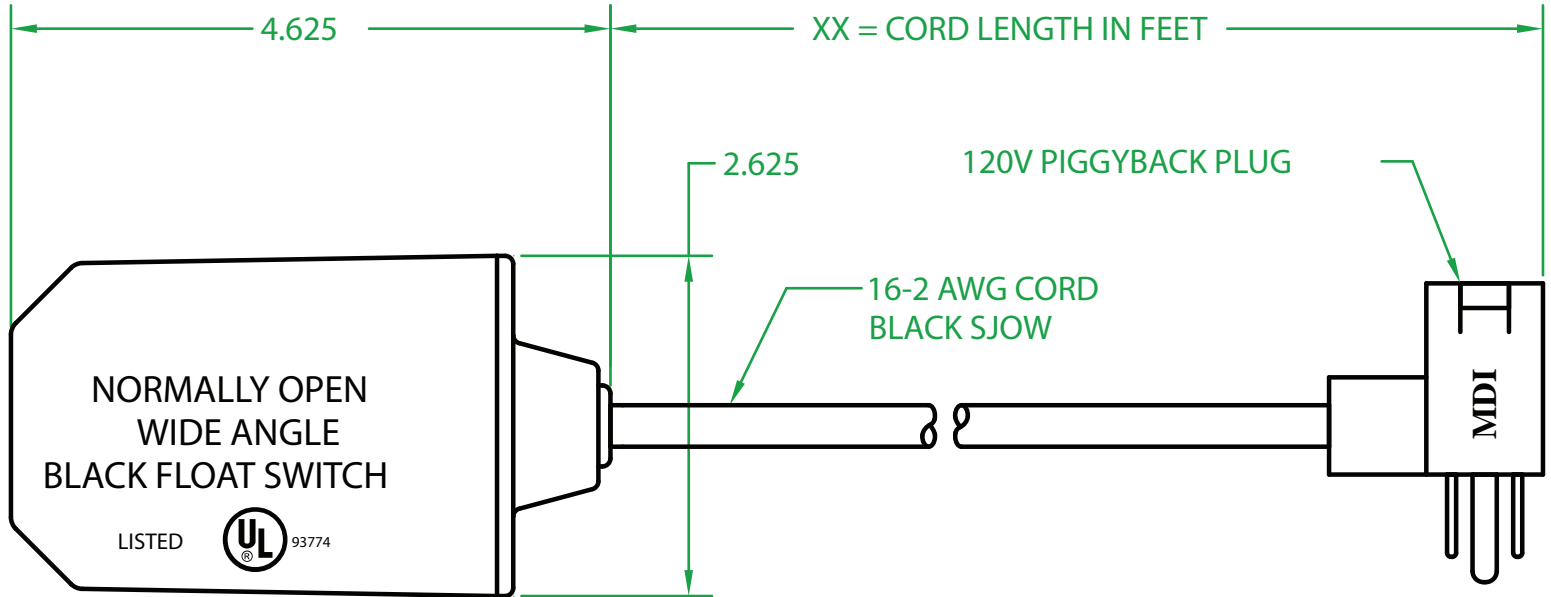

OPERATING ANGLE 90°: CONTACTS CLOSE @ 45° ABOVE HORIZONTAL.

CONTACTS OPEN @ 45° BELOW HORIZONTAL.

ELECTRICAL RATINGS: 1/2 H.P. 13 AMPS @ 120/240 VAC. 58.8 LRA

FLOAT MATERIAL: A.B.S.

GF20WXXF1

J.J.S. AUGUST 21, 2008

Contactors - Relays - Switches

<http://www.mdious.com>