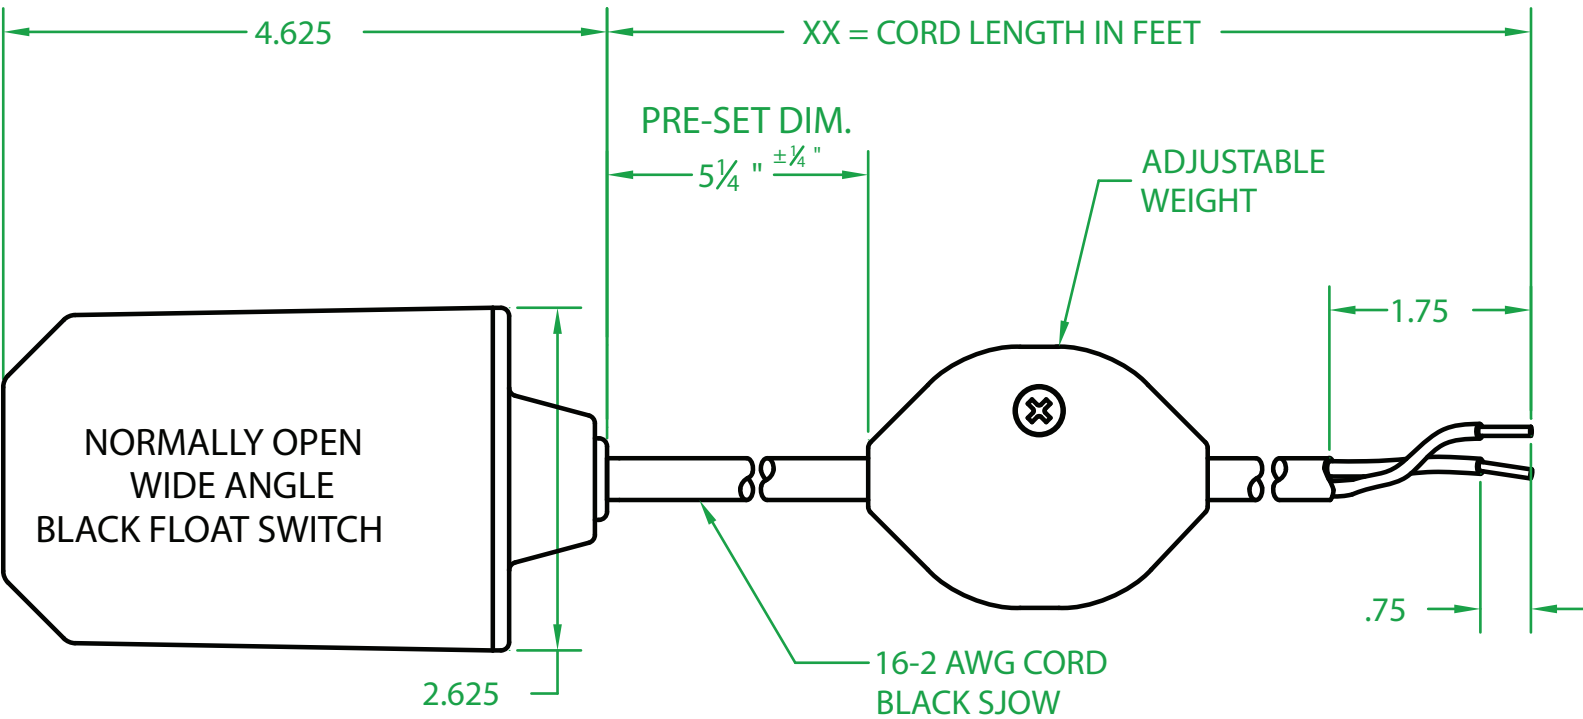

OPERATING ANGLE 90°: CONTACTS CLOSE @ 45° ABOVE HORIZONTAL.
CONTACTS OPEN @ 45° BELOW HORIZONTAL.

ELECTRICAL RATINGS: 1/2 H.P. 13 AMPS @ 120/240 VAC. 58.8 LRA

FLOAT MATERIAL: H.I.P.S.

GF20WXX00 W

J.J.S. AUGUST 21, 2008

Contactors - Relays - Switches

<http://www.mdius.com>