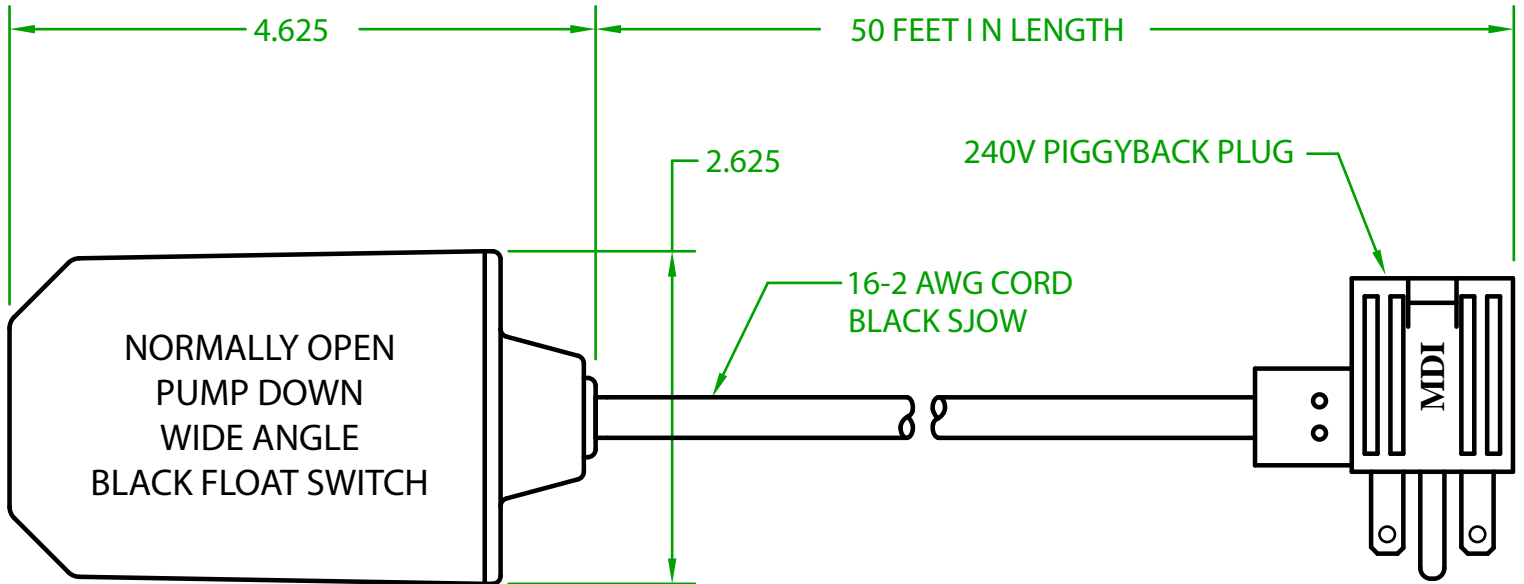

MERCURY DISPLACEMENT INDUSTRIES, INC.

Post Office Box 710 - U.S. 12 East - Edwardsburg, Michigan 49112-0710

Phone (269) 663-8574 - Fax (269) 663-2924

(800) 634-4077

GF2OW50F2

MECHANICAL FLOAT

OPERATING ANGLE: CONTACTS CLOSED @ 45° ABOVE HORIZONTAL
CONTACTS OPEN @ 45° BELOW HORIZONTAL

ELECTRICAL RATINGS: 1/2 H.P. @ 120/240 VAC
13 AMPS @ 120/240 VAC 58.8 LRA

FLOAT MATERIAL: A.B.S.

J.J.S. April 1, 2020

Contactors - Relays - Switches

<http://www.mdious.com>