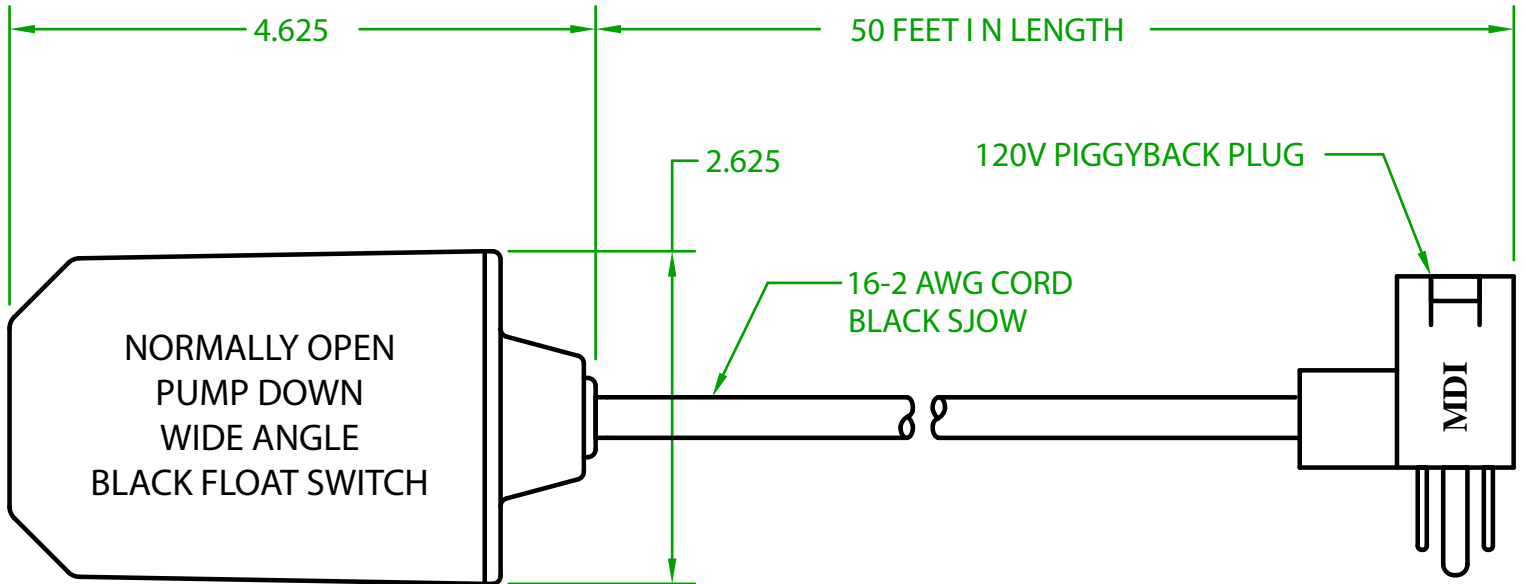

## GF2OW50F1

MECHANICAL FLOAT

OPERATING ANGLE: CONTACTS CLOSED @ 45° ABOVE HORIZONTAL  
CONTACTS OPEN @ 45° BELOW HORIZONTAL

ELECTRICAL RATINGS: 1/2 H.P. @ 120/240 VAC  
13 AMPS @ 120/240 VAC 58.8 LRA

FLOAT MATERIAL: A.B.S.