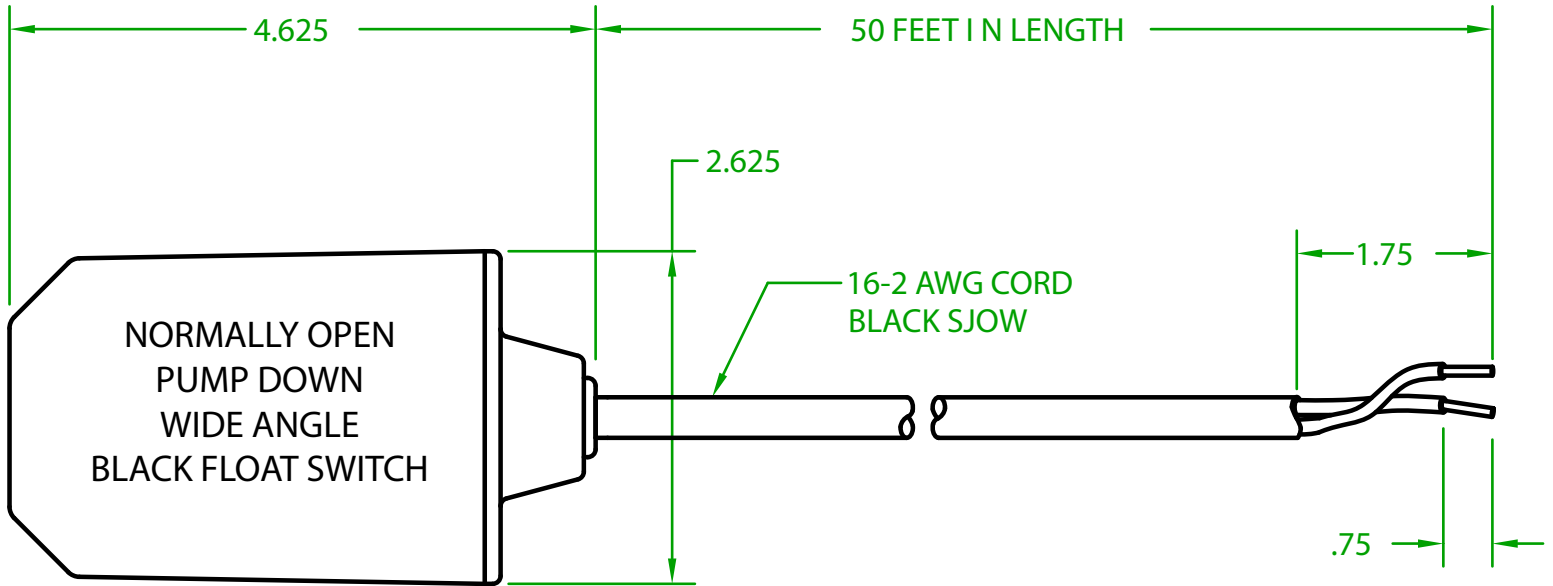

## GF2OW5000

MECHANICAL FLOAT

OPERATING ANGLE: CONTACTS CLOSED @ 45° ABOVE HORIZONTAL  
CONTACTS OPEN @ 45° BELOW HORIZONTAL

ELECTRICAL RATINGS: 1/2 H.P. @ 120/240 VAC  
13 AMPS @ 120/240 VAC 58.8 LRA

FLOAT MATERIAL: A.B.S.