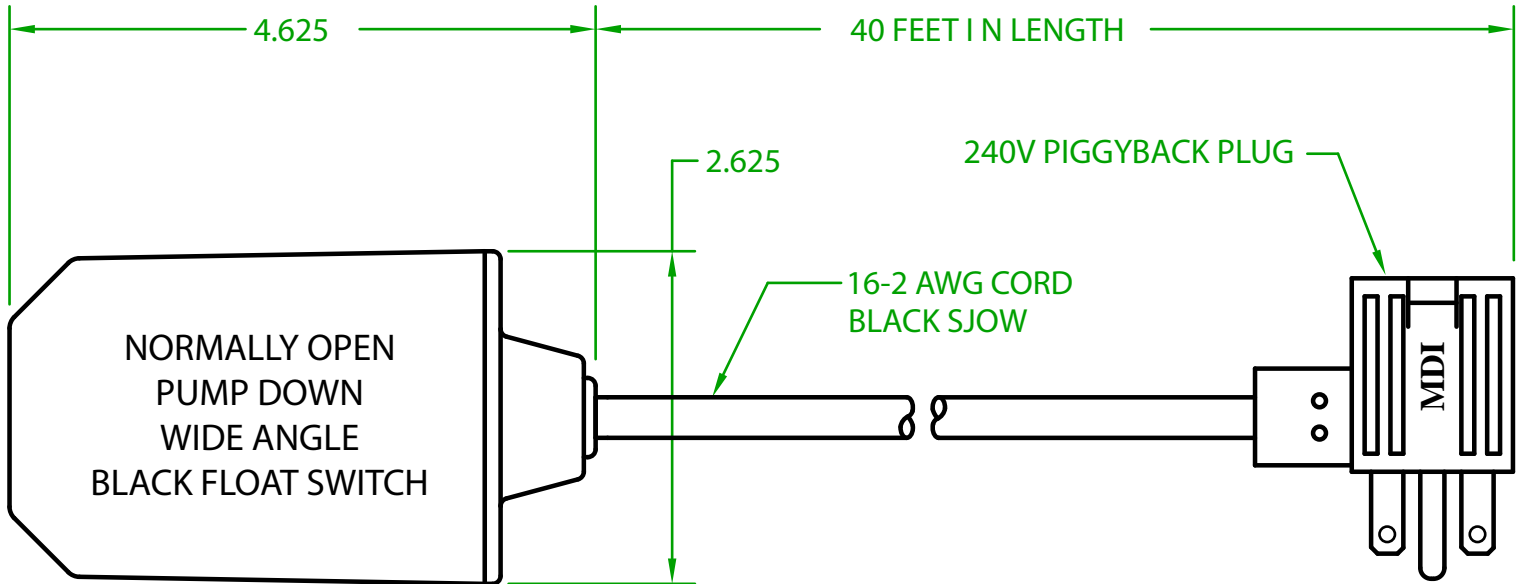

MERCURY DISPLACEMENT INDUSTRIES, INC.

Post Office Box 710 - U.S. 12 East - Edwardsburg, Michigan 49112-0710

Phone (269) 663-8574 - Fax (269) 663-2924

(800) 634-4077

GF2OW40F2

MECHANICAL FLOAT

OPERATING ANGLE 90°: CONTACTS CLOSED @ 45° ABOVE HORIZONTAL
CONTACTS OPEN @ 45° BELOW HORIZONTAL

ELECTRICAL RATINGS: 1/2 H.P. 13 AMPS @ 120/240 VAC 58.8 LRA

FLOAT MATERIAL: A.B.S.

J.J.S. April 1, 2020

Contactors - Relays - Switches

<http://www.mdious.com>