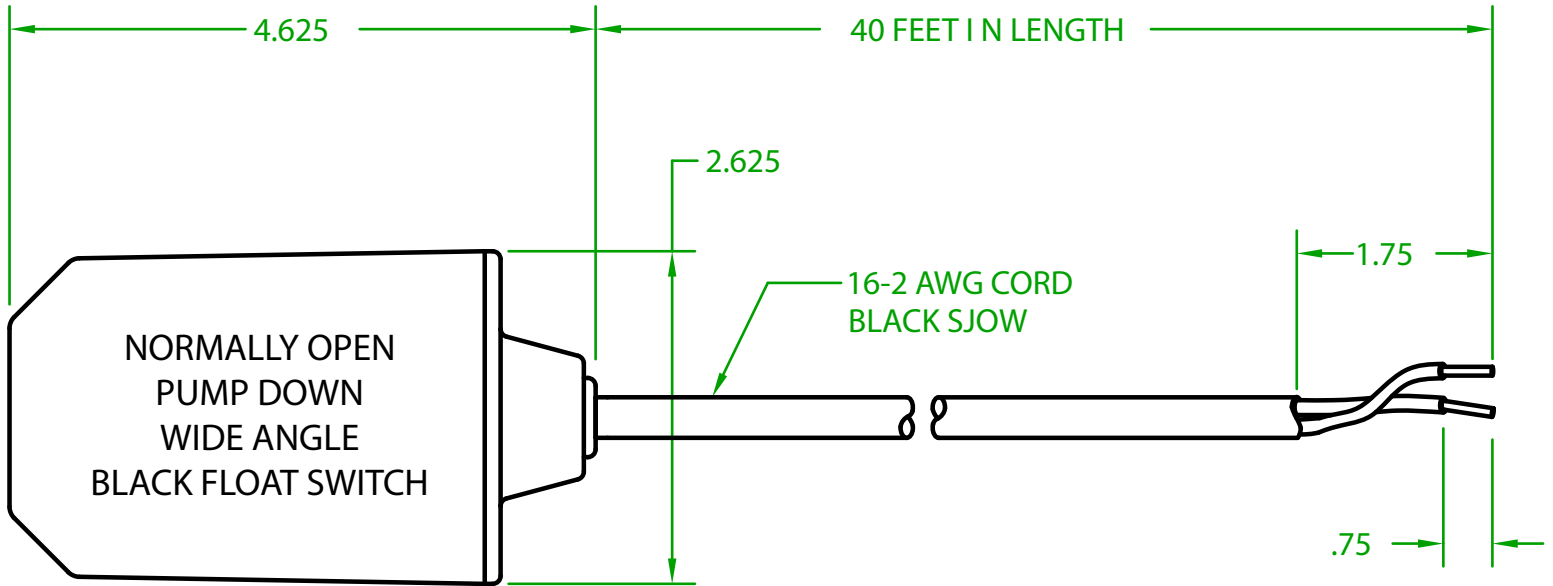

MERCURY DISPLACEMENT INDUSTRIES, INC.

Post Office Box 710 - U.S. 12 East - Edwardsburg, Michigan 49112-0710

Phone (269) 663-8574 - Fax (269) 663-2924

(800) 634-4077

GF2OW4000

MECHANICAL FLOAT

OPERATING ANGLE: CONTACTS CLOSED @ 45° ABOVE HORIZONTAL
CONTACTS OPEN @ 45° BELOW HORIZONTAL