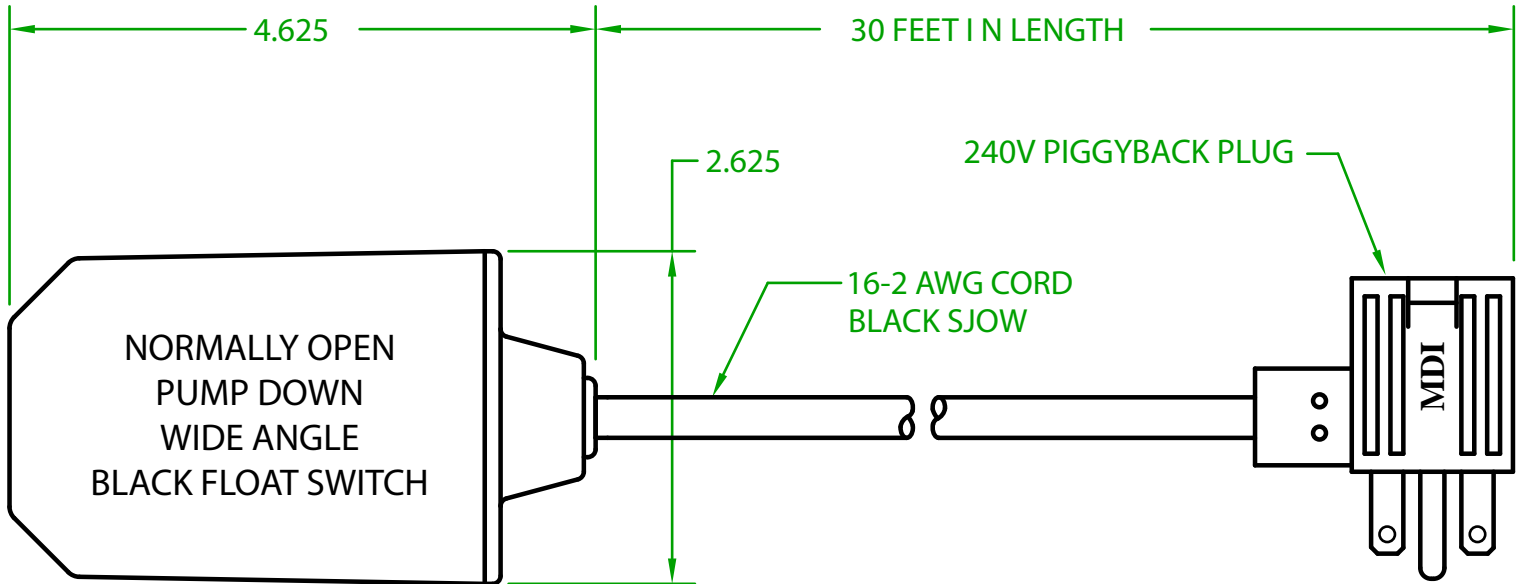

MERCURY DISPLACEMENT INDUSTRIES, INC.

Post Office Box 710 - U.S. 12 East - Edwardsburg, Michigan 49112-0710

Phone (269) 663-8574 - Fax (269) 663-2924

(800) 634-4077

GF2OW30F2

MECHANICAL FLOAT

OPERATING ANGLE: CONTACTS CLOSED @ 45° ABOVE HORIZONTAL
CONTACTS OPEN @ 45° BELOW HORIZONTAL

ELECTRICAL RATINGS: 1/2 H.P. @ 120/240 VAC
13 AMPS @ 120/240 VAC 58.8 LRA

FLOAT MATERIAL: A.B.S.

J.J.S. April 1, 2020

Contactors - Relays - Switches

<http://www.mdious.com>