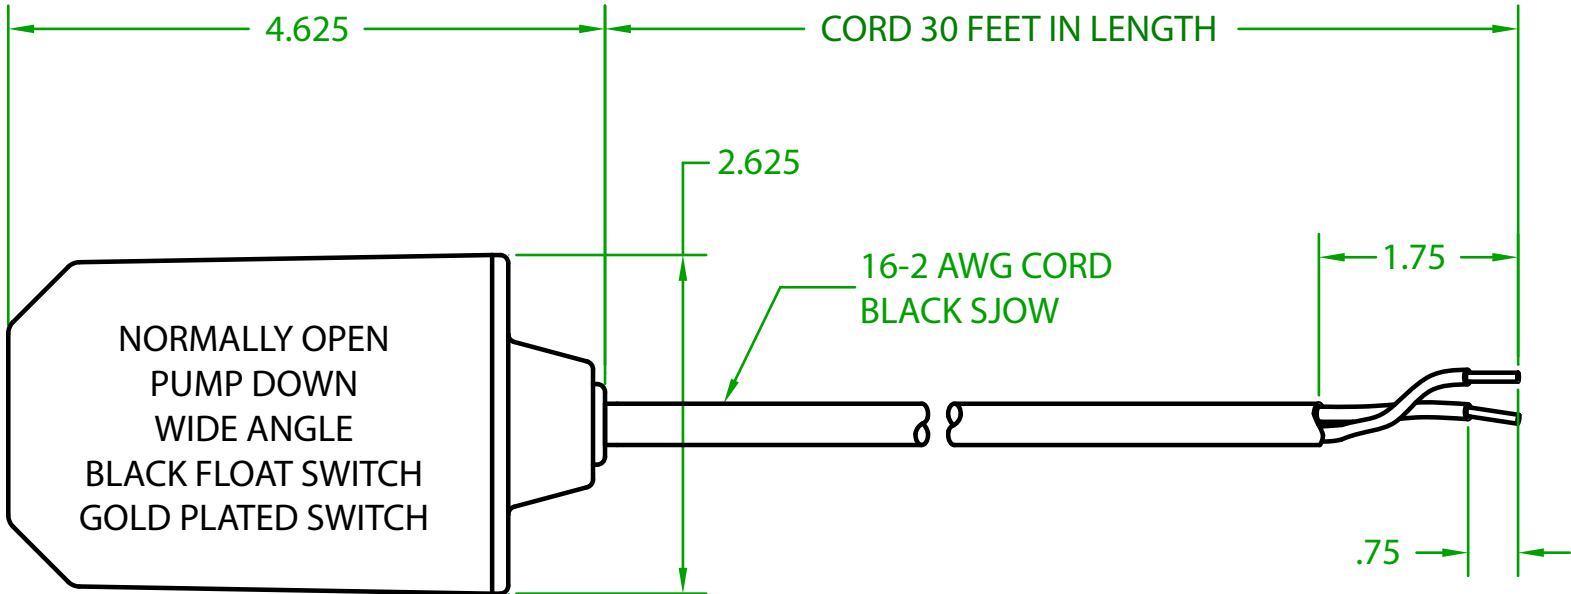

## GF20W3000 G

MECHANICAL FLOAT

OPERATING ANGLE 90°: CONTACTS CLOSE @ 45° ABOVE HORIZONTAL.  
CONTACTS OPEN @ 45° BELOW HORIZONTAL.

ELECTRICAL RATINGS: 160 MICROAMPS TO 100 MILLIAMPS

FLOAT MATERIAL: A.B.S.