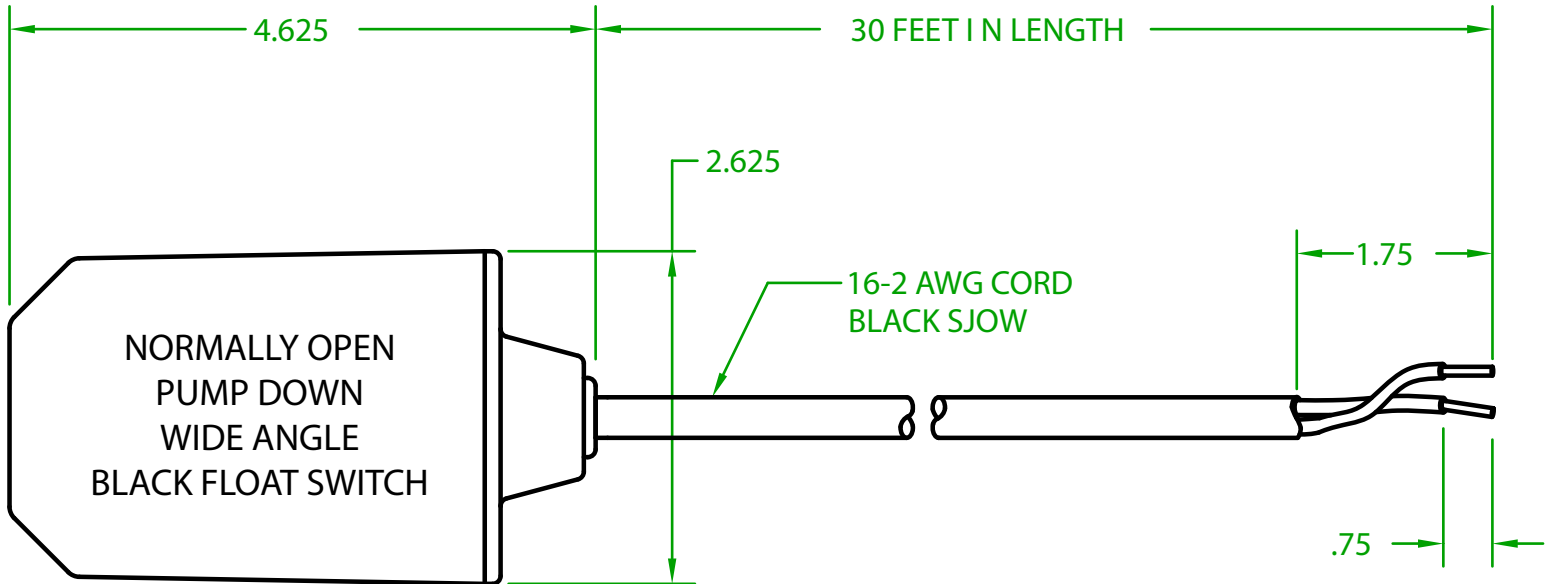

MERCURY DISPLACEMENT INDUSTRIES, INC.

Post Office Box 710 - U.S. 12 East - Edwardsburg, Michigan 49112-0710

Phone (269) 663-8574 - Fax (269) 663-2924

(800) 634-4077

GF2OW3000

MECHANICAL FLOAT

OPERATING ANGLE: CONTACTS CLOSED @ 45° ABOVE HORIZONTAL
CONTACTS OPEN @ 45° BELOW HORIZONTAL