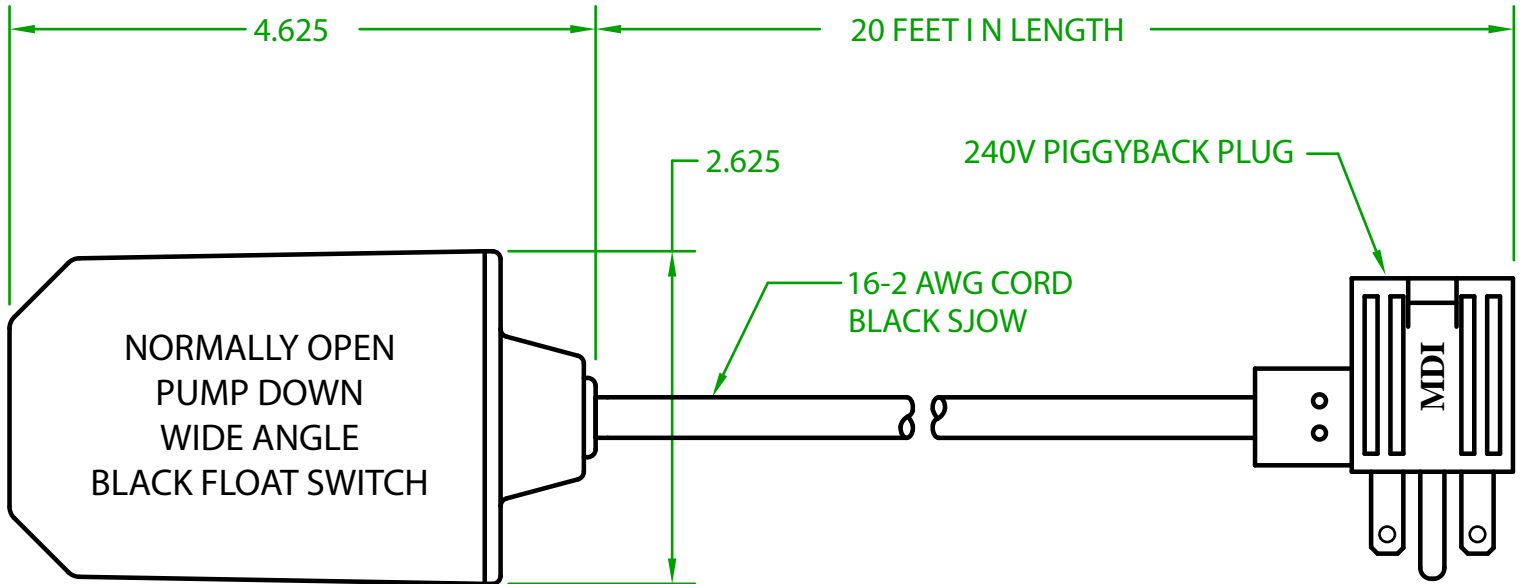

## GF2OW20F2

MECHANICAL FLOAT

OPERATING ANGLE: CONTACTS CLOSED @ 45° ABOVE HORIZONTAL  
CONTACTS OPEN @ 45° BELOW HORIZONTAL

ELECTRICAL RATINGS: 1/2 H.P. @ 120/240 VAC  
13 AMPS @ 120/240 VAC 58.8 LRA

FLOAT MATERIAL: A.B.S.