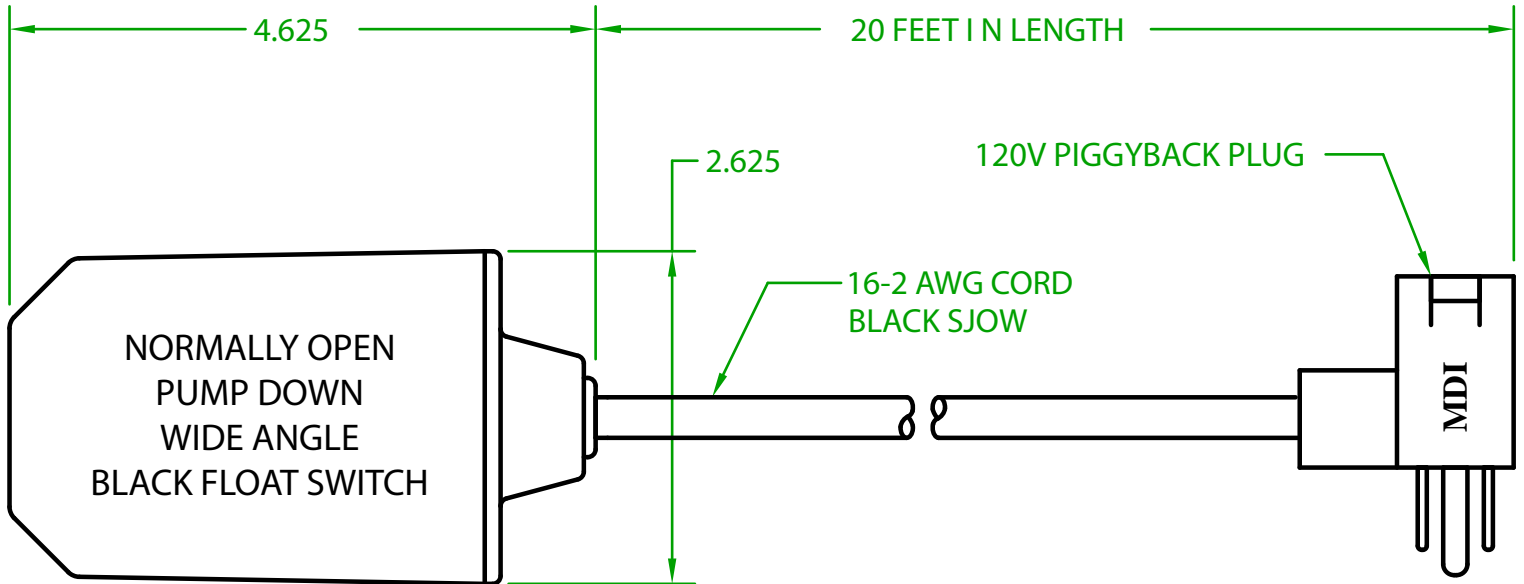

MERCURY DISPLACEMENT INDUSTRIES, INC.

Post Office Box 710 - U.S. 12 East - Edwardsburg, Michigan 49112-0710

Phone (269) 663-8574 - Fax (269) 663-2924

(800) 634-4077

GF2OW20F1

MECHANICAL FLOAT

OPERATING ANGLE: CONTACTS CLOSED @ 45° ABOVE HORIZONTAL
CONTACTS OPEN @ 45° BELOW HORIZONTAL

ELECTRICAL RATINGS: 1/2 H.P. @ 120/240 VAC
13 AMPS @ 120/240 VAC 58.8 LRA

FLOAT MATERIAL: A.B.S.

J.J.S. April 1, 2020

Contactors - Relays - Switches

<http://www.mdious.com>