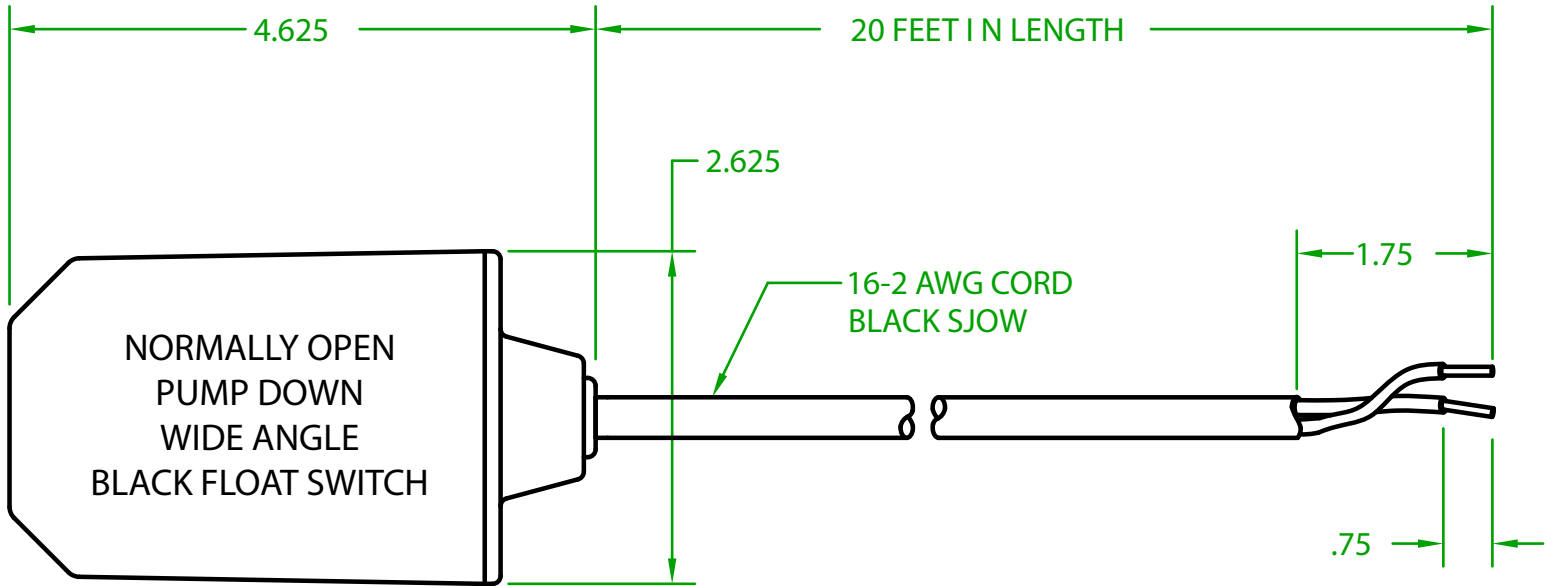

MERCURY DISPLACEMENT INDUSTRIES, INC.

Post Office Box 710 - U.S. 12 East - Edwardsburg, Michigan 49112-0710

Phone (269) 663-8574 - Fax (269) 663-2924

(800) 634-4077

GF2OW2000

MECHANICAL FLOAT

OPERATING ANGLE: CONTACTS CLOSED @ 45° ABOVE HORIZONTAL
CONTACTS OPEN @ 45° BELOW HORIZONTAL