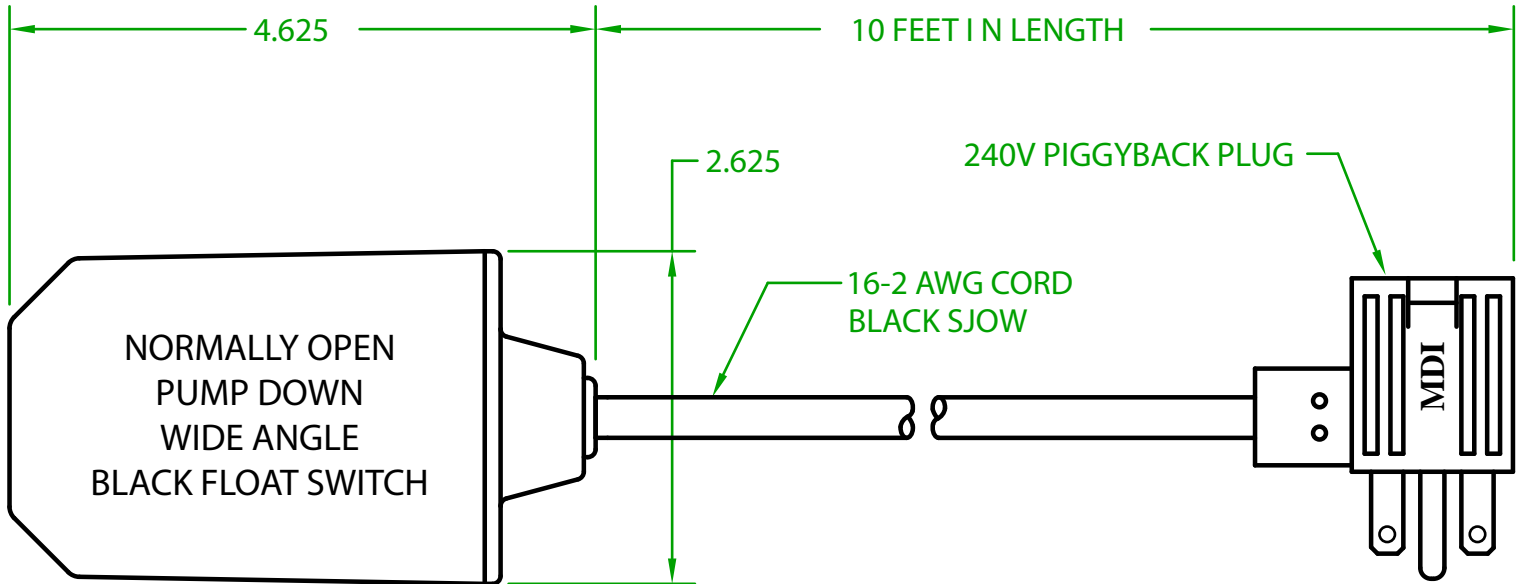

MERCURY DISPLACEMENT INDUSTRIES, INC.

Post Office Box 710 - U.S. 12 East - Edwardsburg, Michigan 49112-0710

Phone (269) 663-8574 - Fax (269) 663-2924

(800) 634-4077

GF2OW10F2

MECHANICAL FLOAT

OPERATING ANGLE: CONTACTS CLOSED @ 45° ABOVE HORIZONTAL
CONTACTS OPEN @ 45° BELOW HORIZONTAL

ELECTRICAL RATINGS: 1/2 H.P. @ 120/240 VAC
13 AMPS @ 120/240 VAC 58.8 LRA

FLOAT MATERIAL: A.B.S.

J.J.S. April 1, 2020

Contactors - Relays - Switches

<http://www.mdious.com>