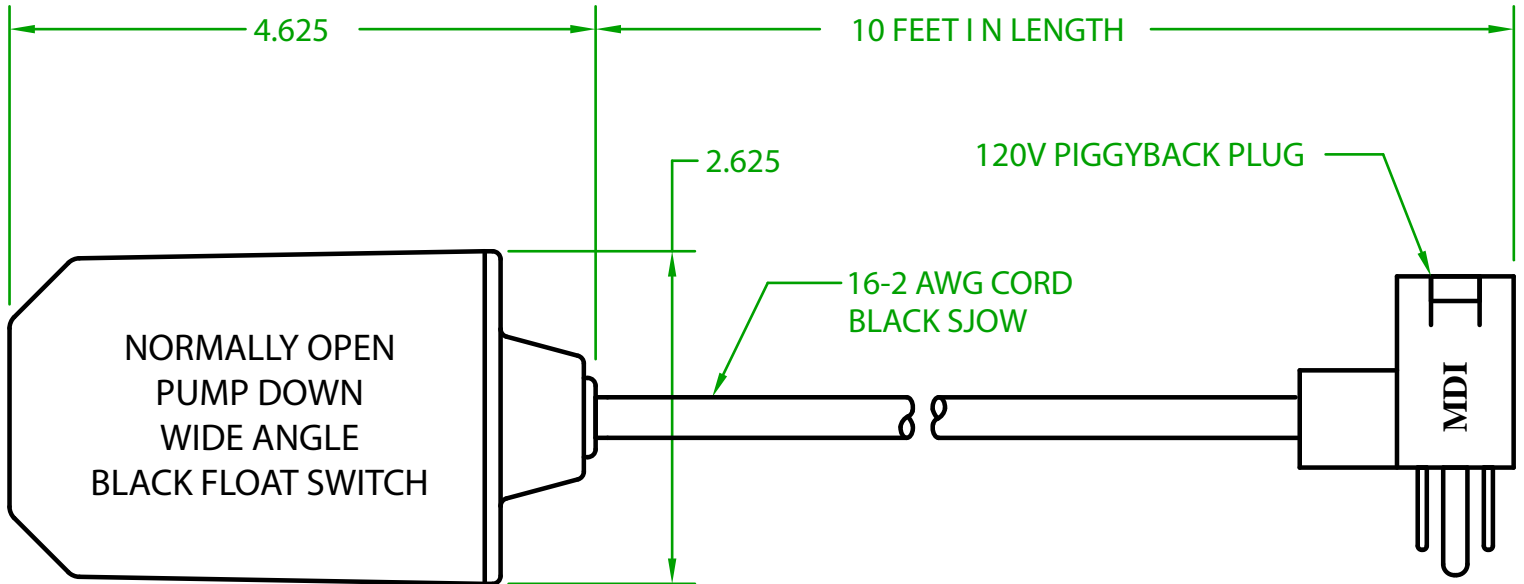

## GF2OW10F1

MECHANICAL FLOAT

OPERATING ANGLE: CONTACTS CLOSED @ 45° ABOVE HORIZONTAL  
CONTACTS OPEN @ 45° BELOW HORIZONTAL

ELECTRICAL RATINGS: 1/2 H.P. @ 120/240 VAC  
13 AMPS @ 120/240 VAC 58.8 LRA

FLOAT MATERIAL: A.B.S.