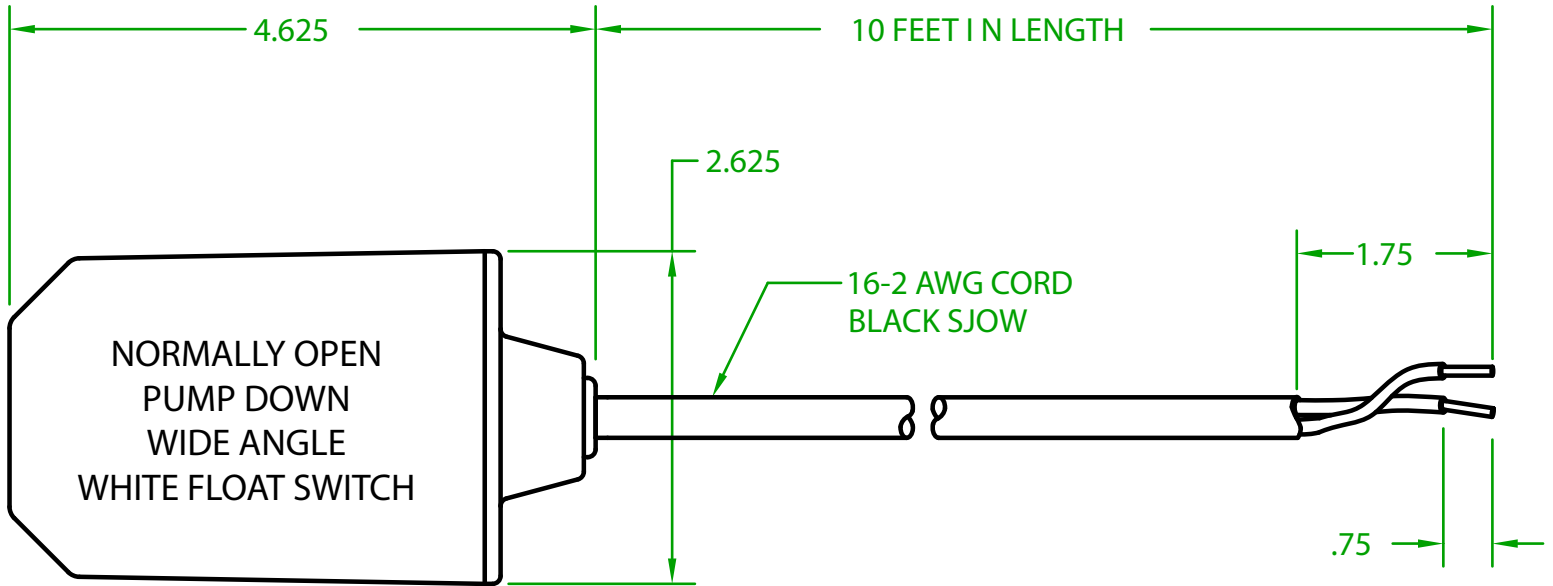

MERCURY DISPLACEMENT INDUSTRIES, INC.

Post Office Box 710 - U.S. 12 East - Edwardsburg, Michigan 49112-0710

Phone (269) 663-8574 - Fax (269) 663-2924

(800) 634-4077

GF2OW1000

OPERATING ANGLE 90°: CONTACTS CLOSED @ 45° ABOVE HORIZONTAL
CONTACTS OPEN @ 45° BELOW HORIZONTAL