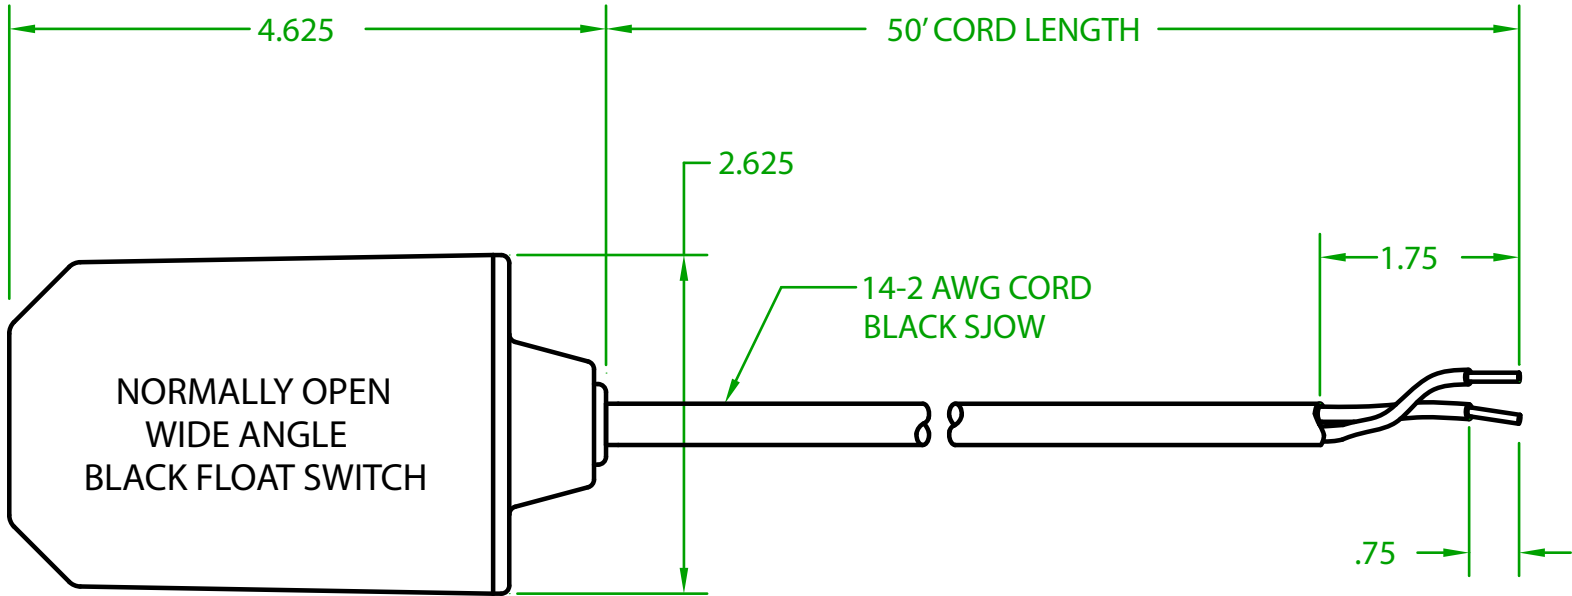

MERCURY DISPLACEMENT INDUSTRIES, INC.

Post Office Box 710 - U.S. 12 East - Edwardsburg, Michigan 49112-0710

Phone (269) 663-8574 - Fax (269) 663-2924

(800) 634-4077

GF2OU5000

OPERATING ANGLE 90°: CONTACTS CLOSE @ 45° ABOVE HORIZONTAL.
CONTACTS OPEN @ 45° BELOW HORIZONTAL.