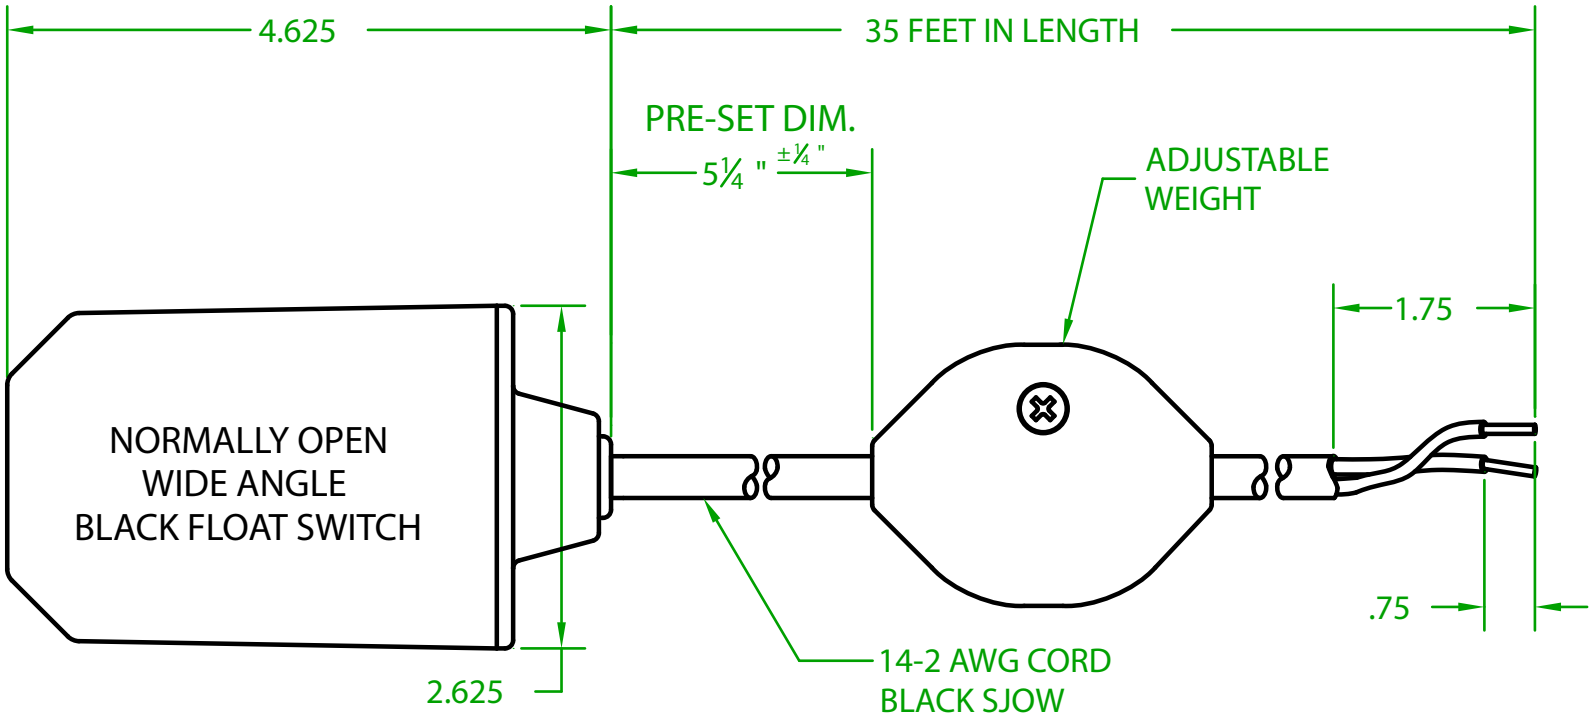

## GF2OU3500 W

OPERATING ANGLE 90°: CONTACTS CLOSE @ 45° ABOVE HORIZONTAL.  
CONTACTS OPEN @ 45° BELOW HORIZONTAL.

ELECTRICAL RATINGS: 1/2 H.P. 13 AMPS @ 120/240 VAC. 58.8 LRA

FLOAT MATERIAL: H.I.P.S.

J.J.S. October 13, 2011