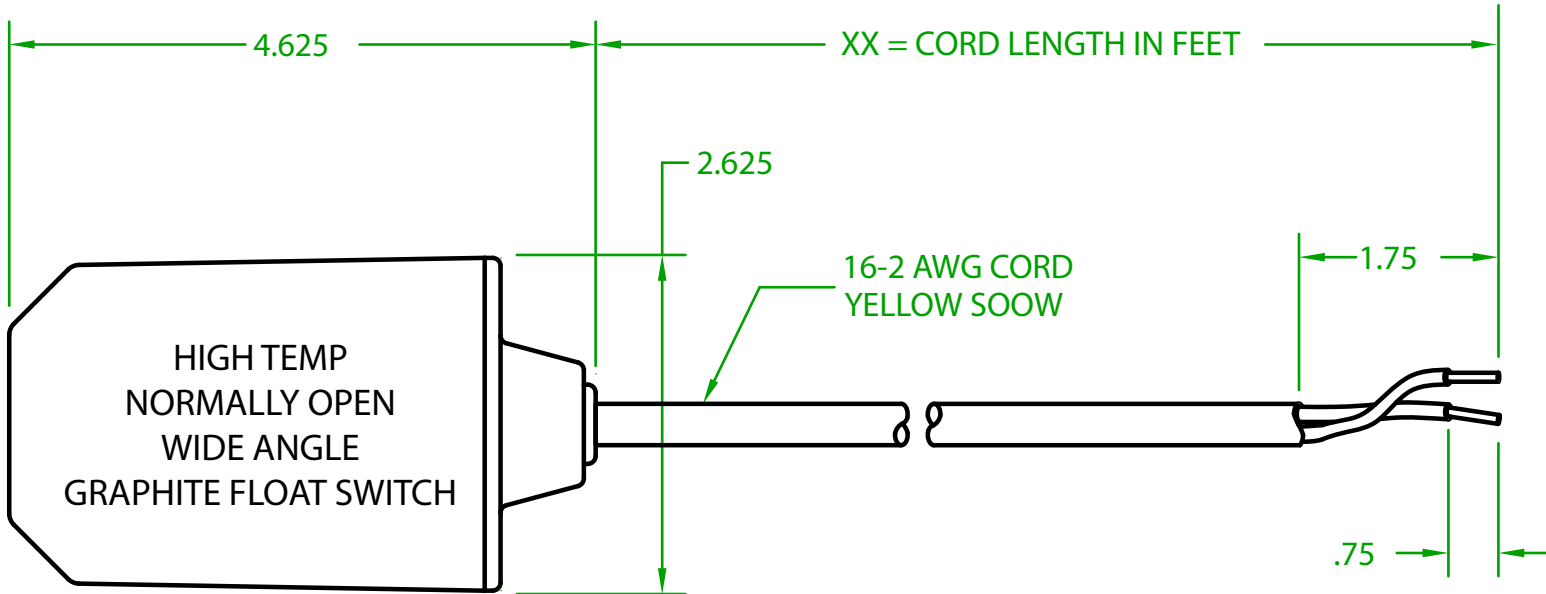

MERCURY DISPLACEMENT INDUSTRIES, INC.

Post Office Box 710 - U.S. 12 East - Edwardsburg, Michigan 49112-0710

Phone (269) 663-8574 - Fax (269) 663-2924

(800) 634-4077

GF2OLXX00

MECHANICAL FLOAT

OPERATING ANGLE 90°: CONTACTS CLOSE @ 45° ABOVE HORIZONTAL.
CONTACTS OPEN @ 45° BELOW HORIZONTAL.