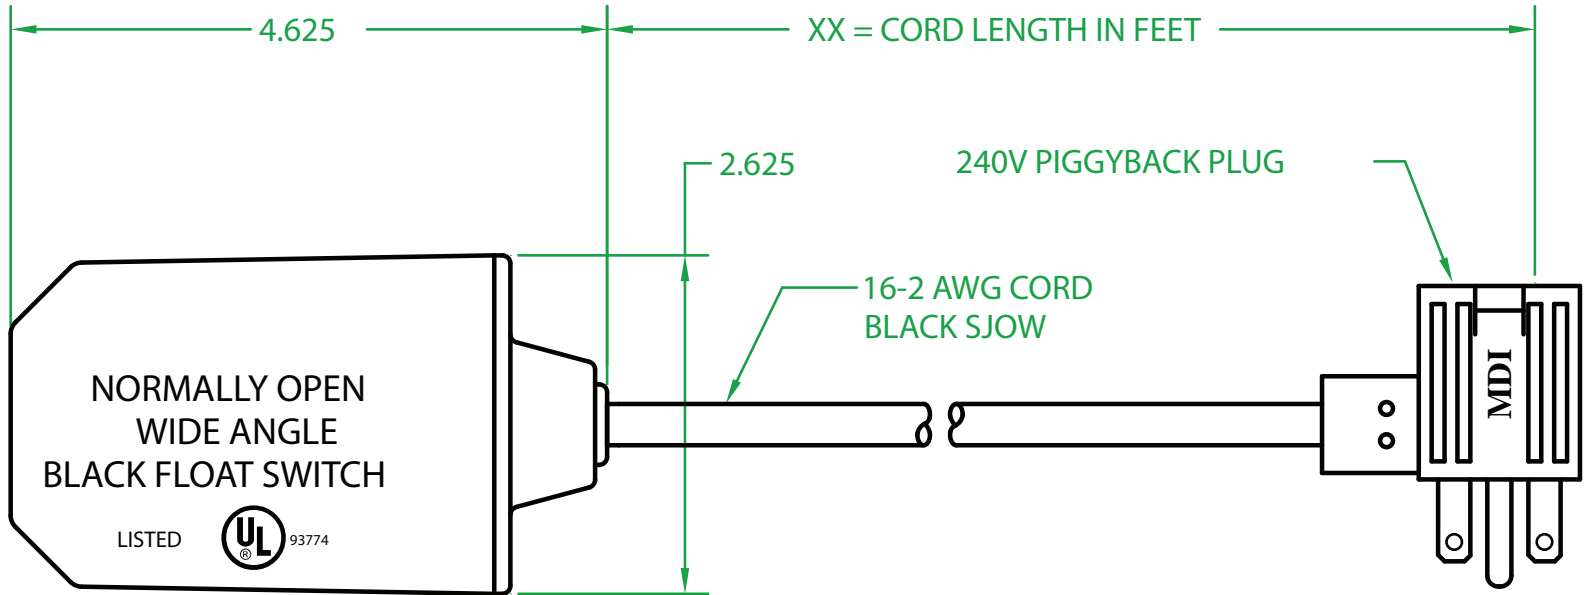

OPERATING ANGLE 90°: CONTACTS CLOSE @ 45° ABOVE HORIZONTAL.
CONTACTS OPEN @ 45° BELOW HORIZONTAL.

ELECTRICAL RATINGS: 1/2 H.P. 13 AMPS @ 120/240 VAC. 58.8 LRA

FLOAT MATERIAL: H.I.P.S.

GF10WXXF2

J.J.S. AUGUST 21, 2008

Contactors - Relays - Switches

<http://www.mdious.com>