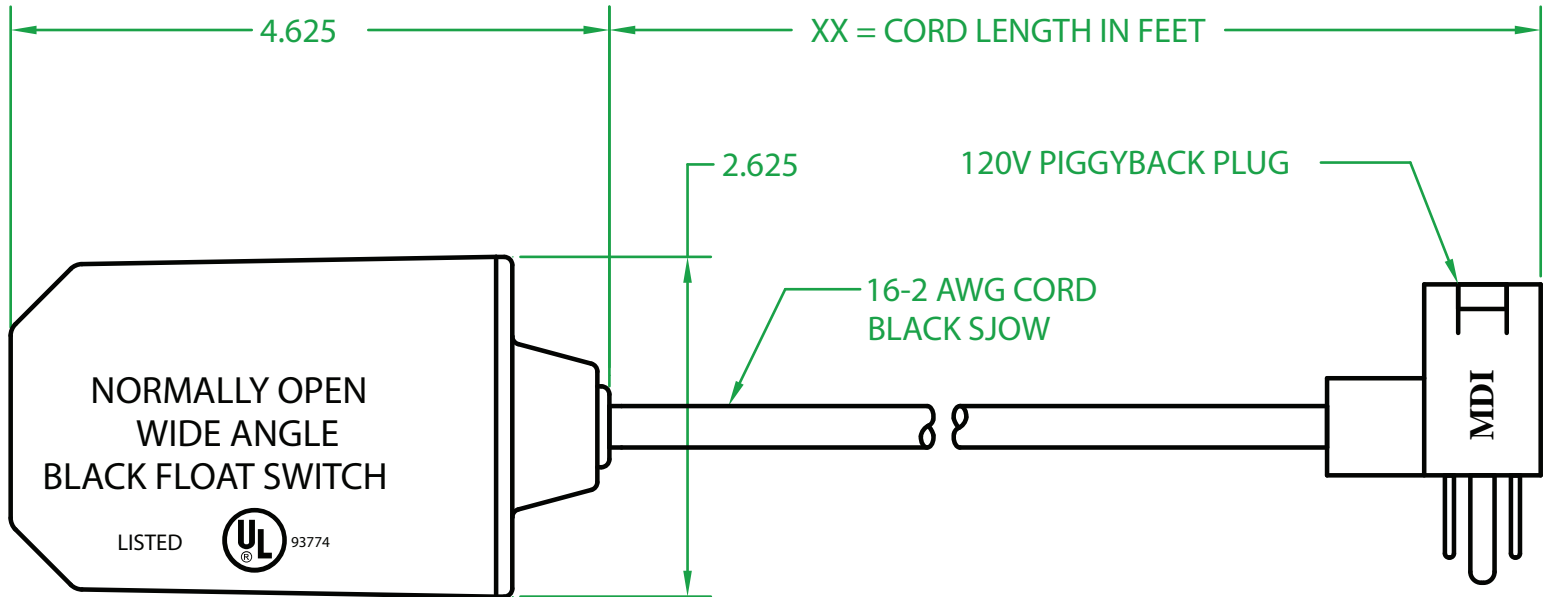

OPERATING ANGLE 90°: CONTACTS CLOSE @ 45° ABOVE HORIZONTAL.
CONTACTS OPEN @ 45° BELOW HORIZONTAL.

ELECTRICAL RATINGS: 1/2 H.P. 13 AMPS @ 120/240 VAC. 58.8 LRA

FLOAT MATERIAL: H.I.P.S.

GF10WXXF1

J.J.S. AUGUST 21, 2008

Contactors - Relays - Switches

<http://www.mdious.com>